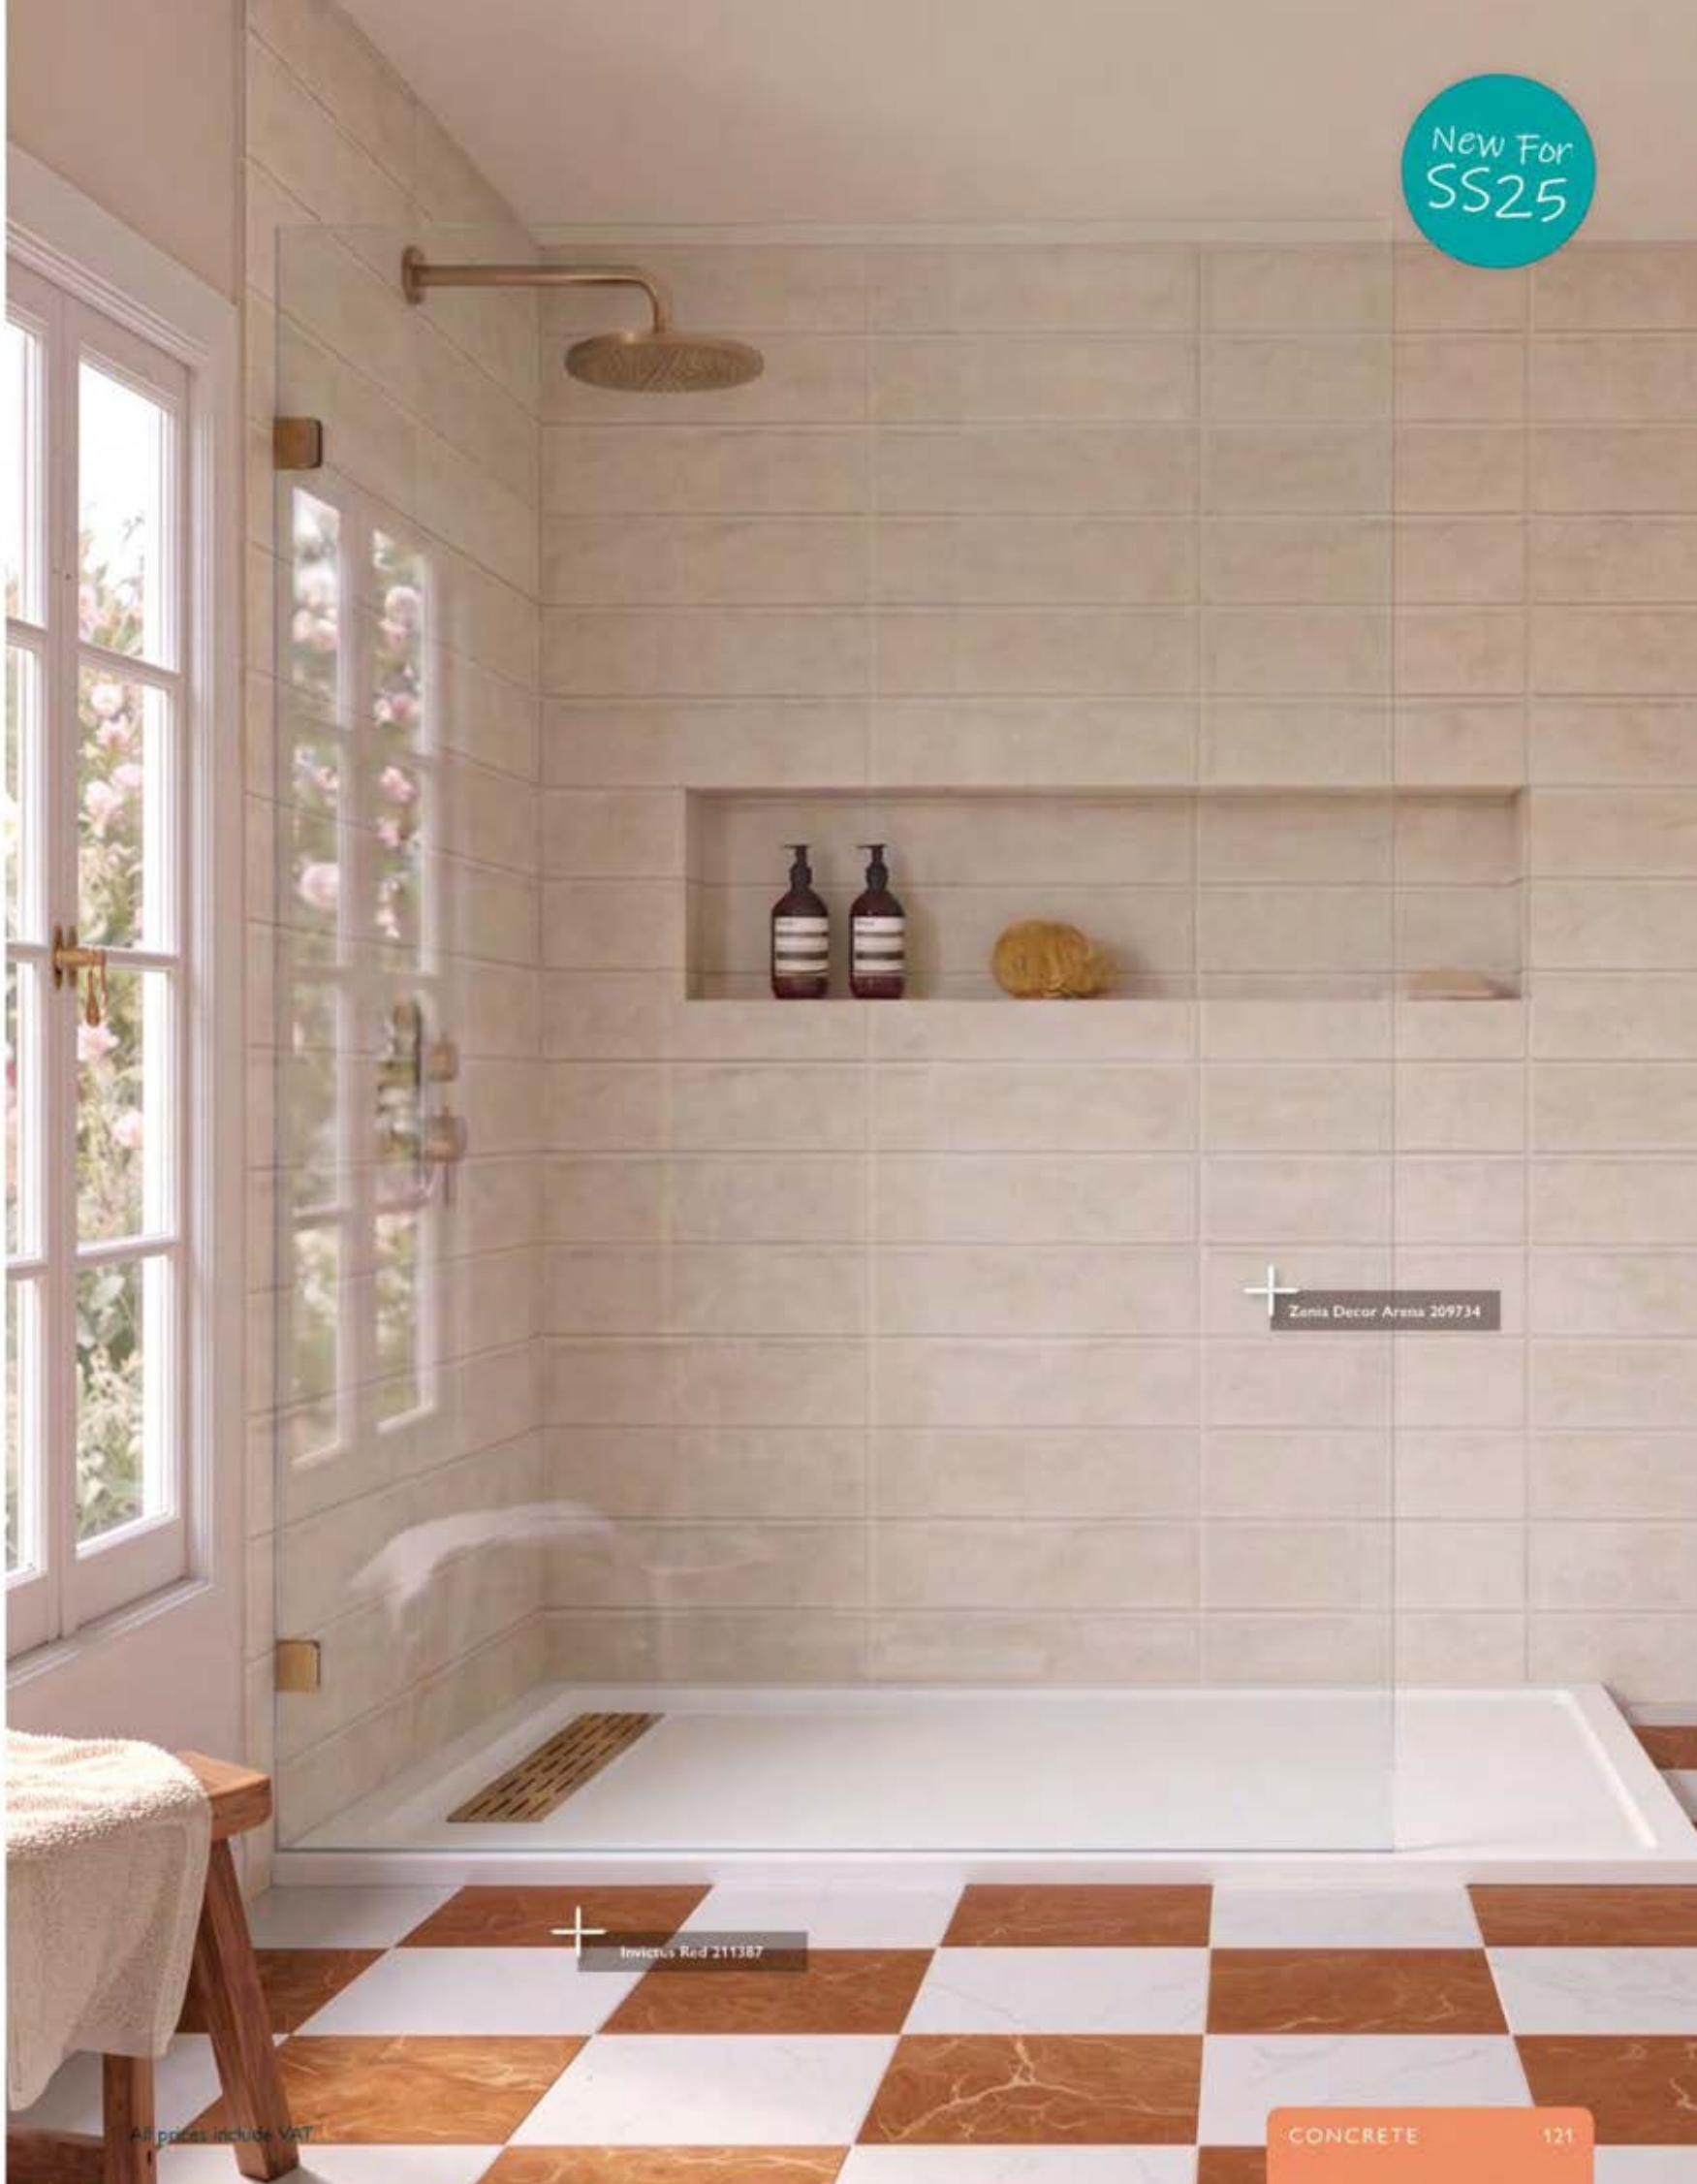

New For
SS25

+ Zenia Decor Arma 209734

+ Invisus Red 211387