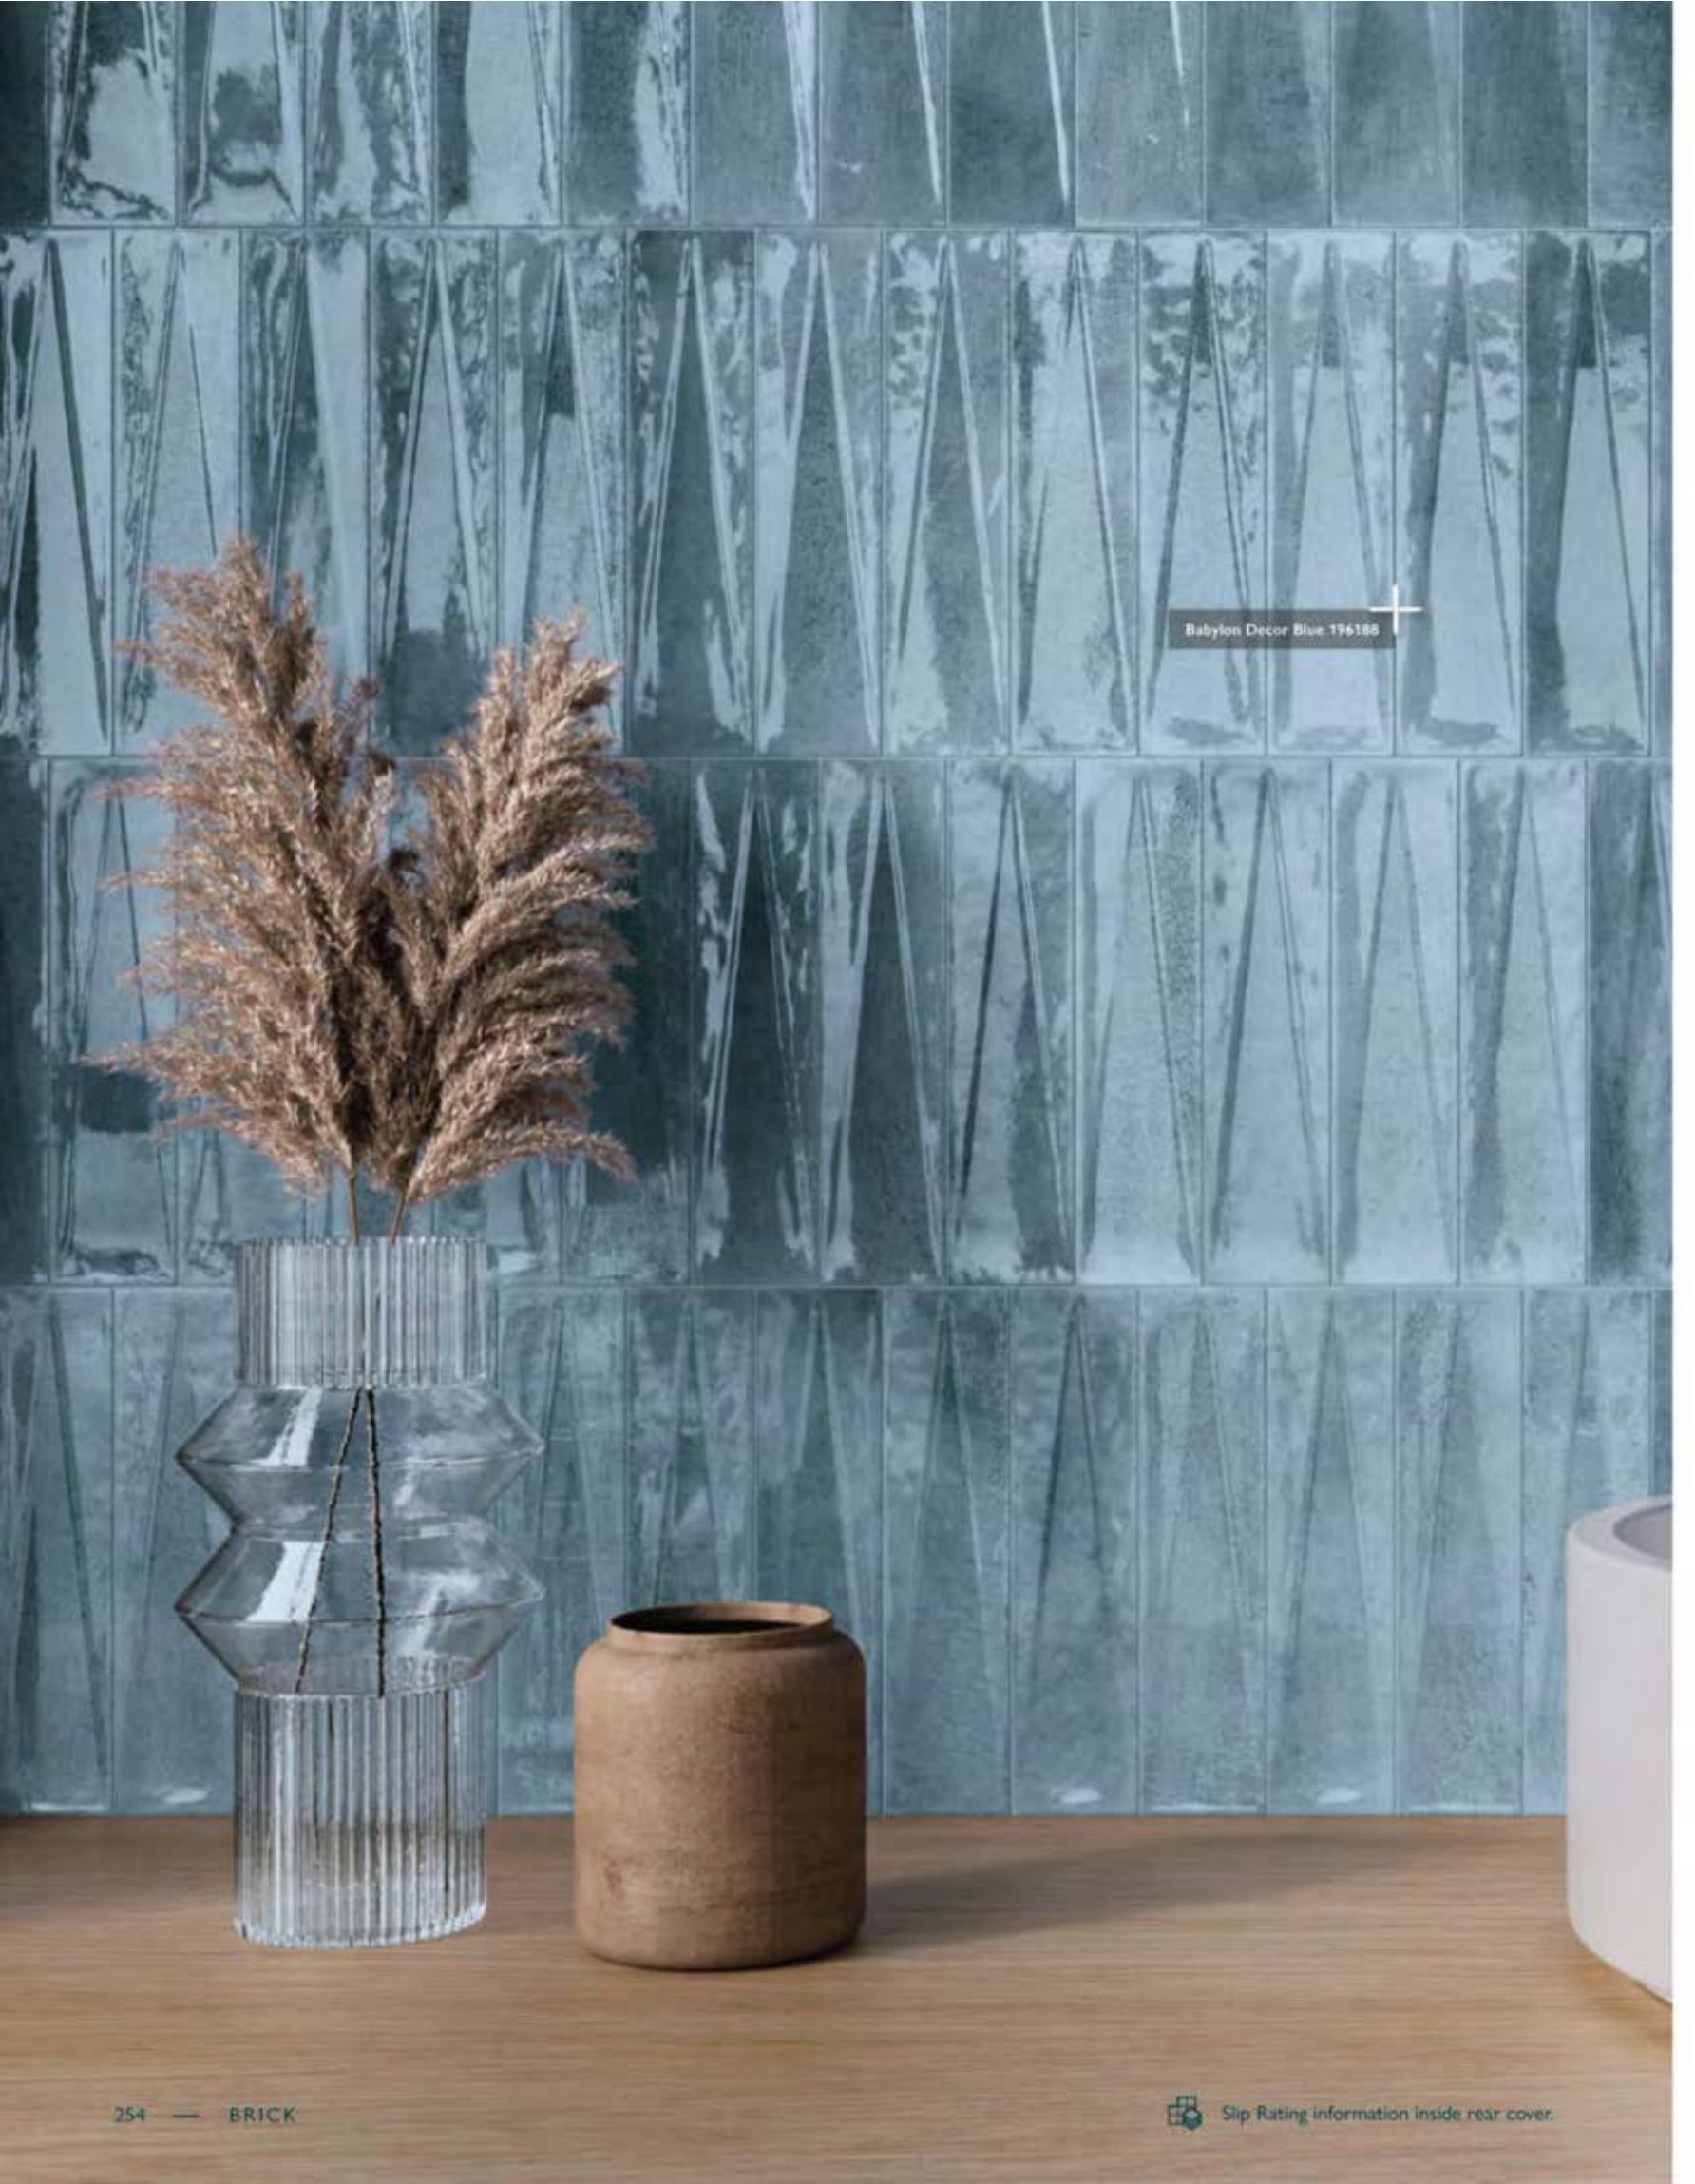

Babylon Decor Blue 196186