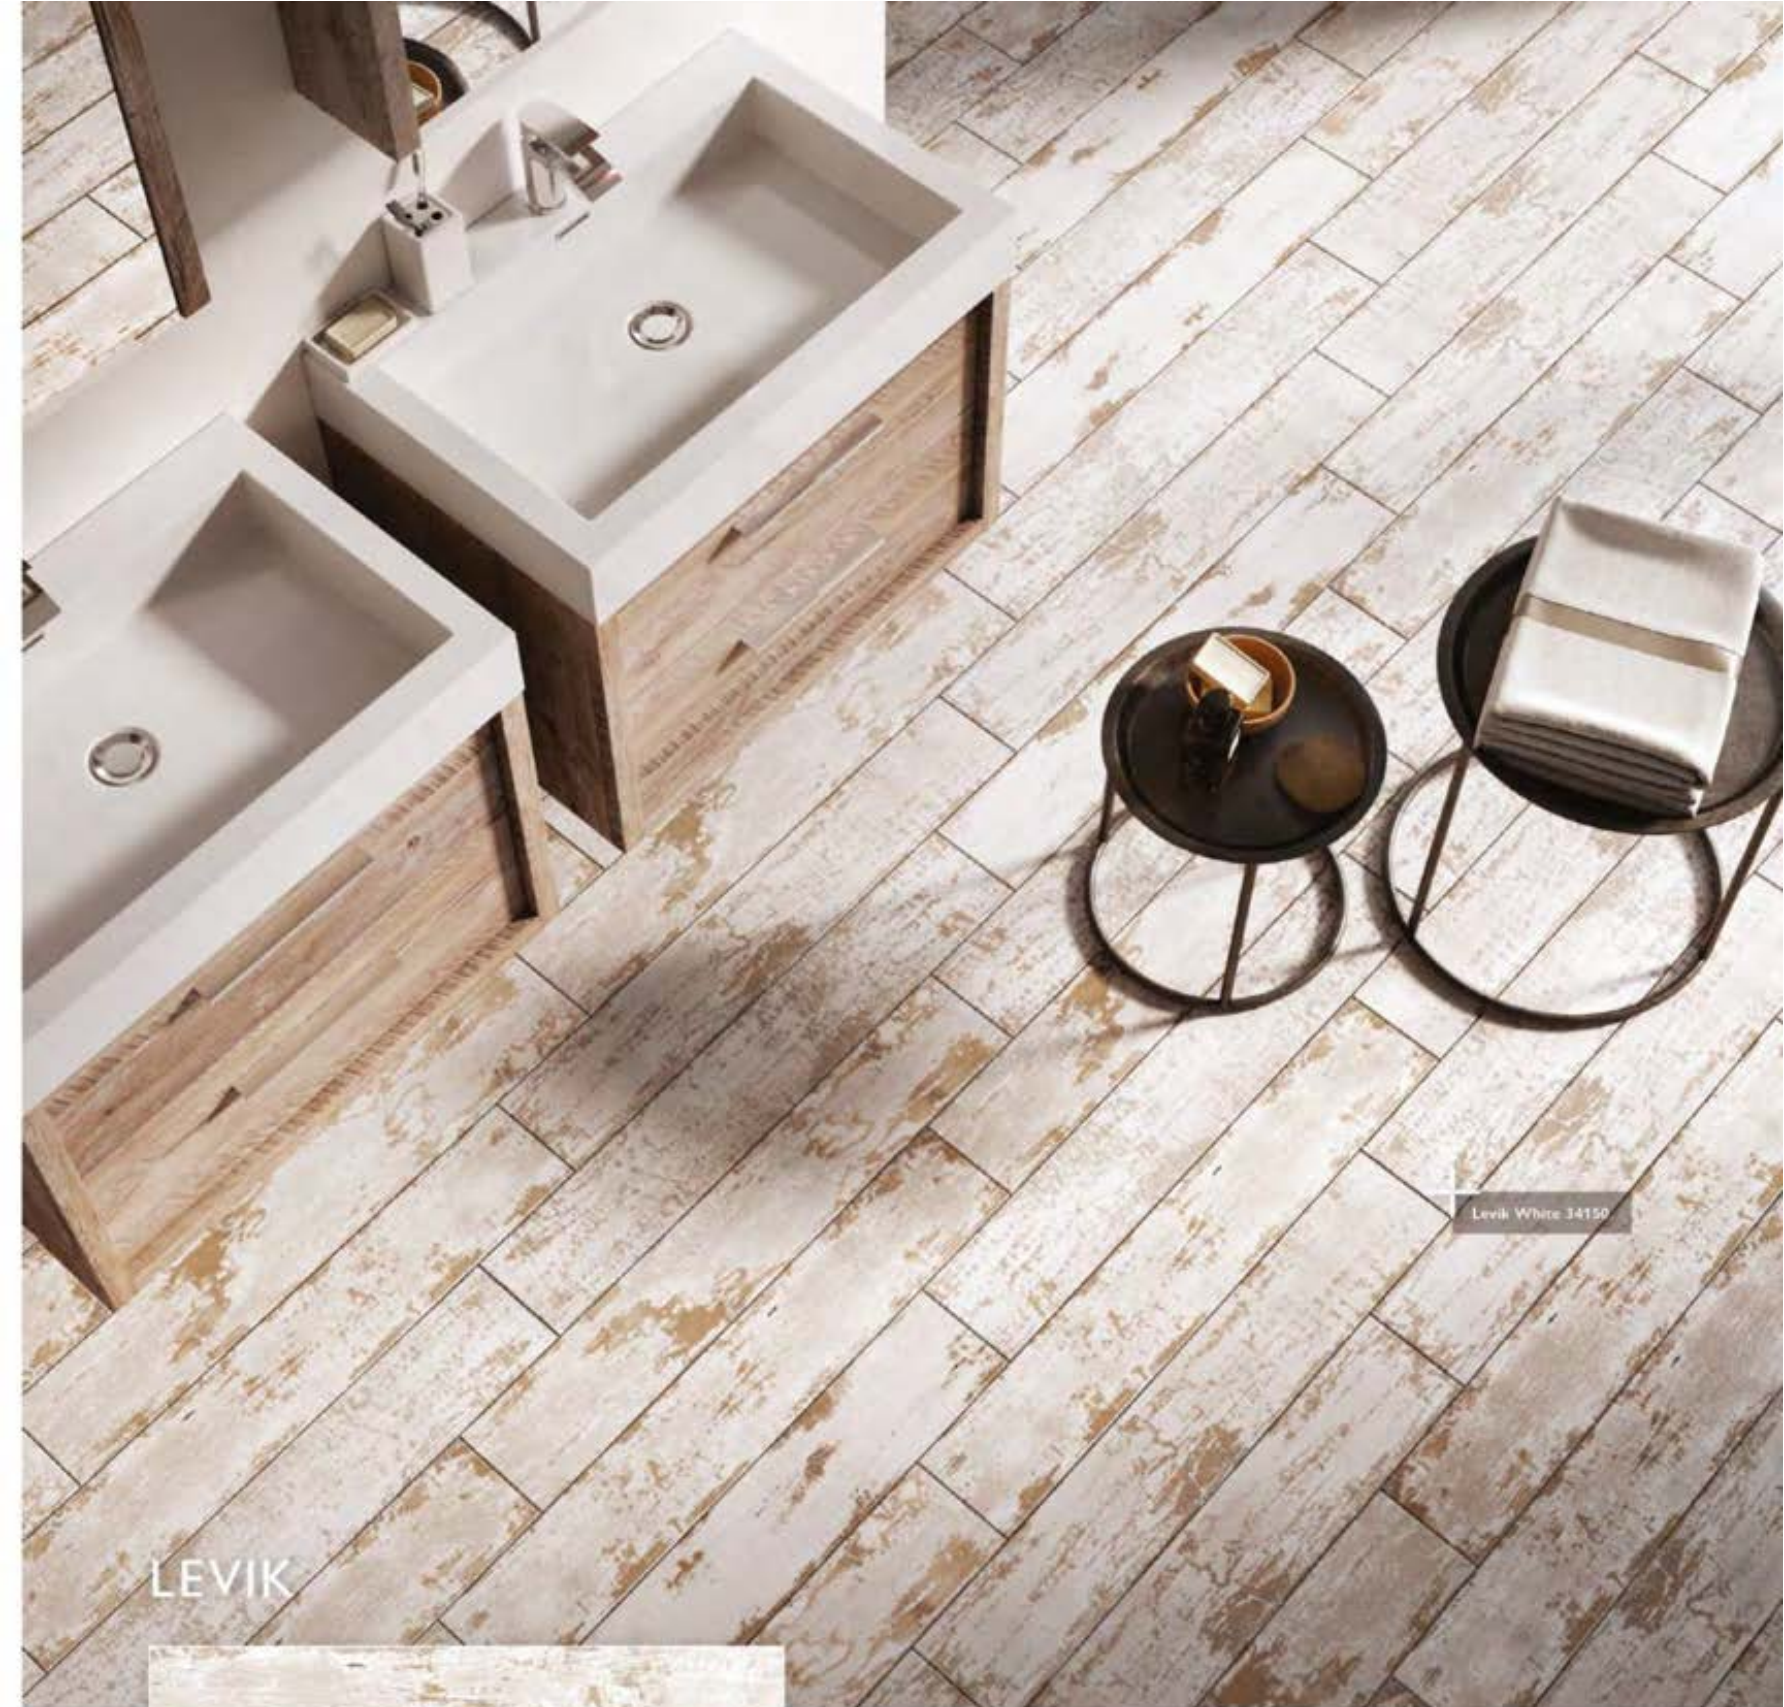

Levik White 34150

LEVIK