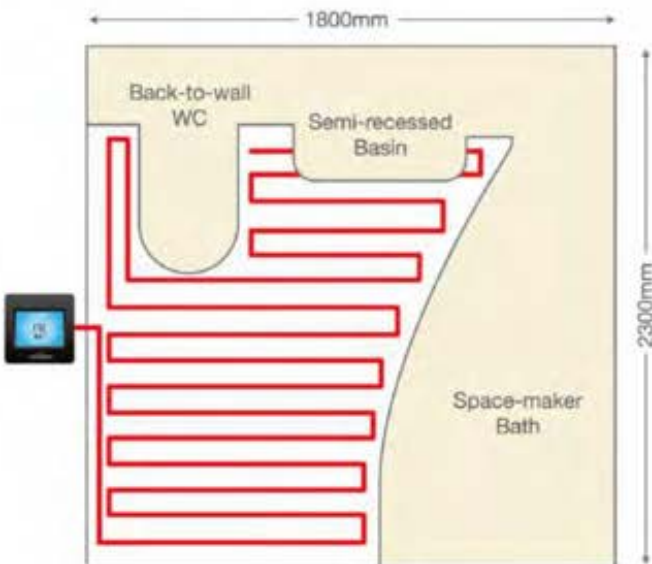

Warm & Toasty

Electric underfloor heating is the ideal addition to any floor tile. Safe to use in the bathroom, our heating systems can be combined with a simple multi-function LCD control panel with six programmable functions.

UNDERFLOOR HEATING

UNDERFLOOR HEATING TRADEMAT+ SYSTEM

(150w/m²)

Coverage	Heat Output	Code	Price
1m²	150w	15585	£145.00
1.5m²	225w	22813	£206.00
2m²	300w	13255	£245.00
2.5m²	375w	13256	£279.00
3m²	450w	20723	£318.00
3.5m²	525w	24564	£353.00
4m²	600w	17726	£407.00
4.5m²	675w	24565	£425.00
5m²	750w	22923	£440.00
6m²	900w	20546	£562.00
7m²	1050w	22924	£641.00
8m²	1200w	21888	£722.00
9m²	1350w	24567	£792.00
10m²	1500w	20545	£844.00

CURVE WIFI TOUCHSCREEN THERMOSTAT

Wi-fi control, time display, holiday function, key-lock, hold function, internal and floor sensor selection, floor high temperature protection, off time frost protection.

Black	White	Reflection	Price
69647	69648	69649	£320.00

MIRAGE TOUCHSCREEN THERMOSTAT

Time display, holiday function, key-lock, hold function, internal & floor sensor selection, floor high temperature protection, off time frost protection.

217554	£193.00

VISTA

Additional Features, Colour widecreen display, landscape or portrait mounting, towel rail control

Black	White	Price
211048	211047	£336.00

UNDERFLOOR HEATING LOOSE CABLE SYSTEM

(150w/m² at 80mm Spacings)

Length	Area Covered	Heat Output	Code	Price
25m	1.1 - 2.0m²	300w	17086	£191.00
37.5m	1.7 - 3.0m²	450w	17087	£225.00
50m	2.3 - 4.0m²	600w	17088	£295.00
75m	3.5 - 6m²	750w	17089	£371.00

CALCULATING LENGTH OF LOOSE CABLE REQUIRED

EXAMPLE:

Bathroom Size:
2.3m x 1.8m = 4.14m²

Taking out the bathroom furniture leaves 1.73m², you will need the 25m cable system.

DURABASE CI-H CABLE CARRIER DECOUPLING MAT

Mat for holding electric cables from 2 to 4.5mm

Per Metre	177385	£30.00