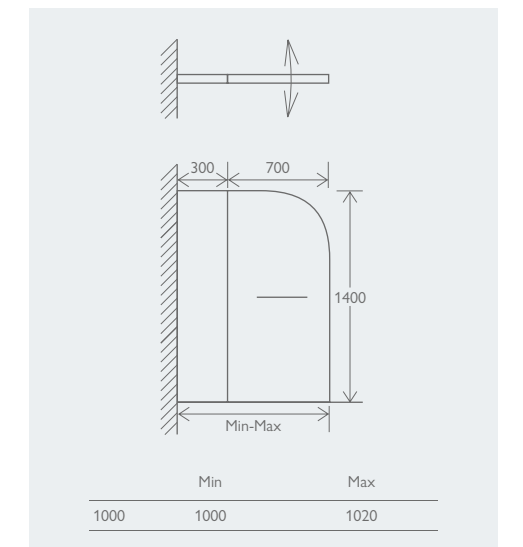

DOUBLE

	Chrome	
Without Towel Rail	12550	£371
With Towel Rail	12553	£397

LED STAINLESS STEEL NICHES  
Page 397

10 YEAR  
GUARANTEE

**FEATURES**  
 Clear or Fluted  
 8mm Easy Clean (Inside Only)  
 Toughened Glass  
 Matt Black, Gunmetal,  
 Brushed Gold, Brushed Bronze  
 or Brushed Nickel Profile  
 Universally Handed