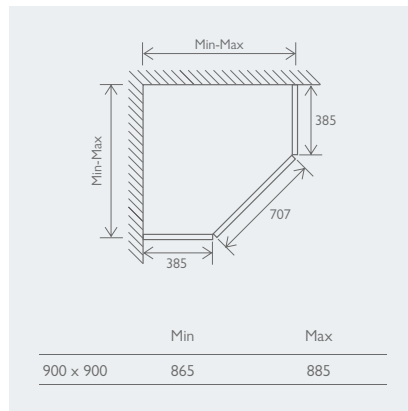

### FAST FLOW SHOWER WASTE

90mm fitting for rapid drainage. With an easily accessible bottle trap for easy cleaning.  
 – Includes ABS plastic chrome cover

Chrome	147000	£37
--------	--------	-----

Standard	210987	£311
Anti-Slip <b>NEW</b>	210990	£362
110mm Leg Set	152001	£146