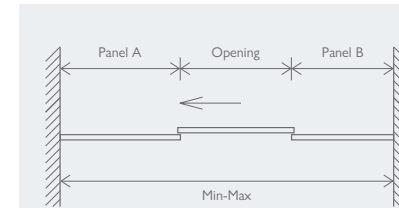

SLIDING SHOWER DOORS

SPIRIT

- Easy Clean Glass
- 8mm Toughened Glass
- Solid Brass Handle
- Aluminium Profile
- Universally Handed