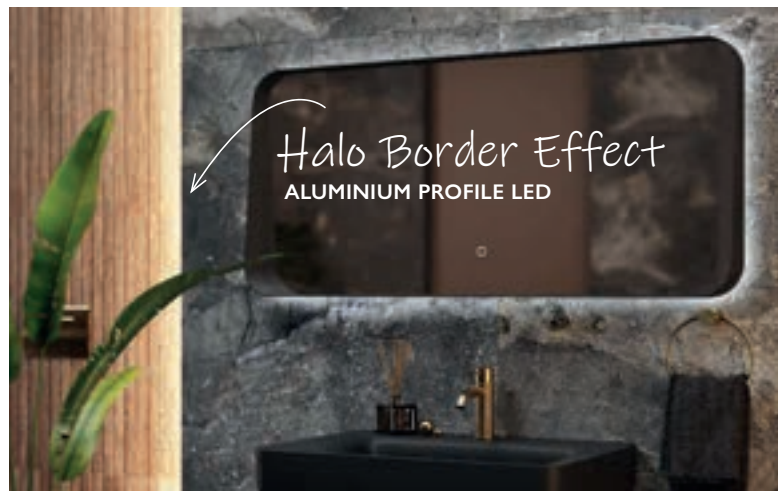

Make a Statement
AMBIENT LIGHTING

Halo Border Effect
ALUMINIUM PROFILE LED