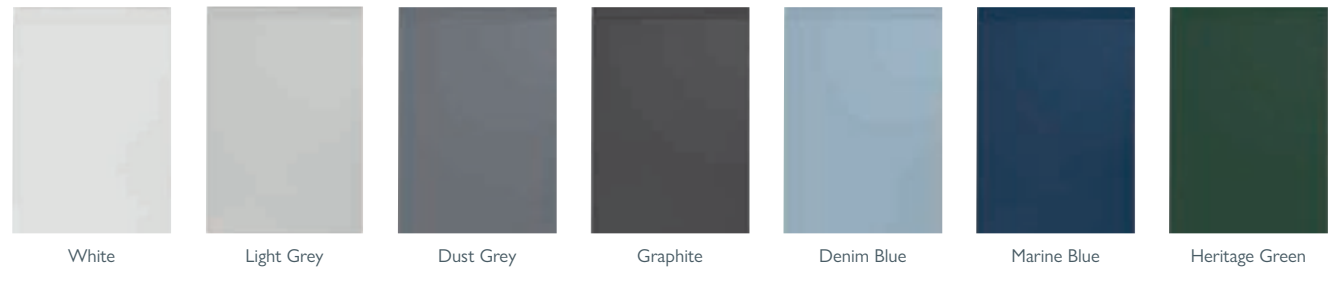

DOOR OPTIONS

Handleless door fronts
- Available in matt