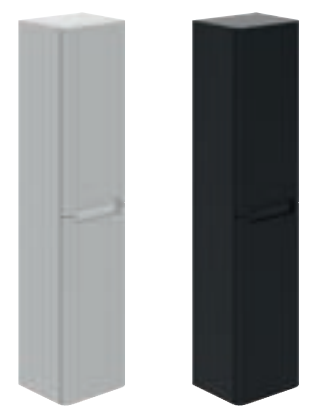

TALL CABINET

- Soft close doors
- Universally handed

WALL HUNG

	White	Black	
H 1500 x W 350 x D 300	167912	167917	£806