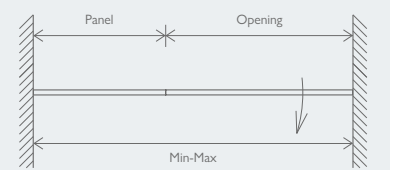

## FEATURES

- Easy Clean, 10mm Toughened Glass
- Solid Brass Handle & Hinges, Aluminium Profile
- Universally Handed

10 YEAR  
GUARANTEE

LED STAINLESS STEEL NICHES  
Page 397

HINGED DOOR				
	Min	Max	Panel	Opening
800	765	790	-	665
900	865	890	-	765
1000	965	990	430	477
1200	1165	1190	530	577
1400	1365	1390	730	577
1500	1465	1490	830	577