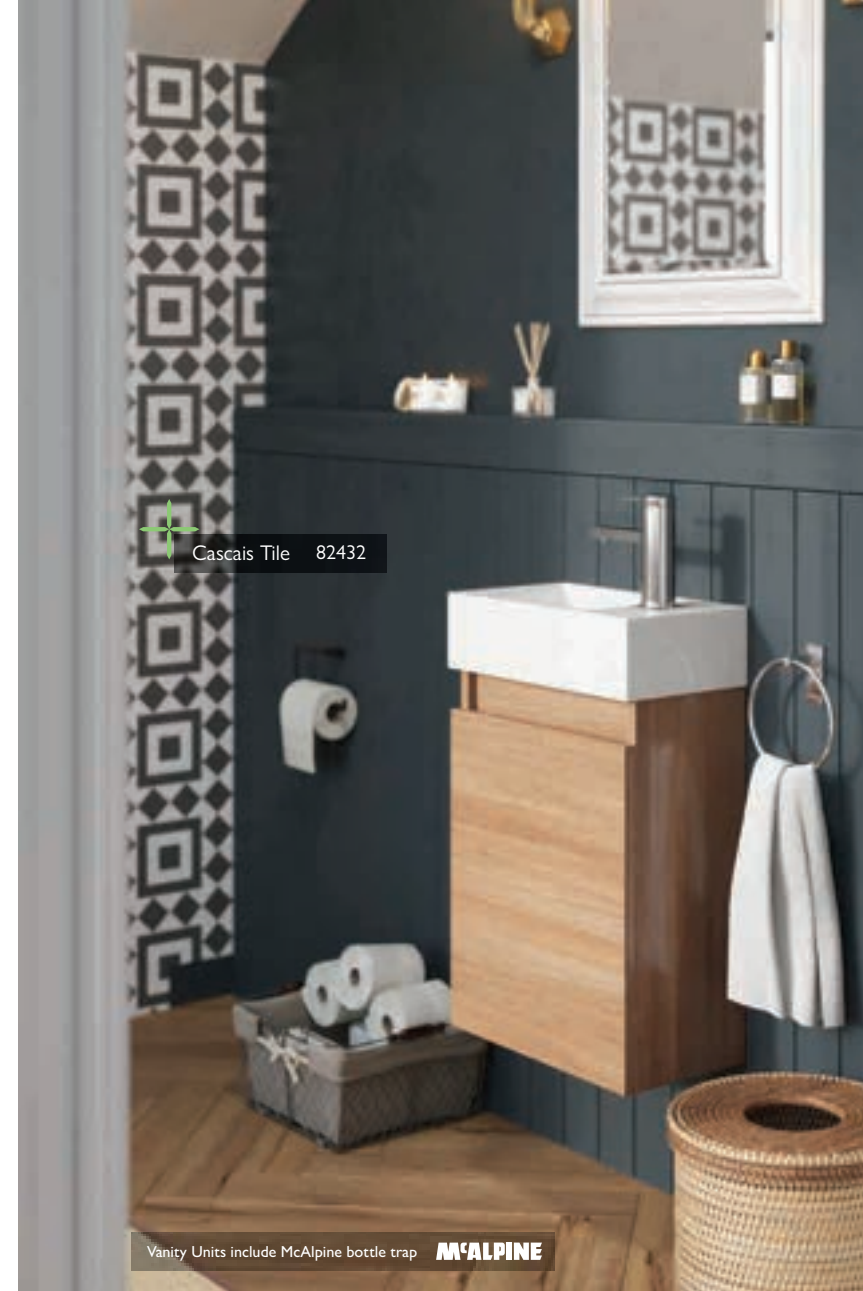

Cascais Tile 82432

Vanity Units include McAlpine bottle trap **McALPINE**

FEATURES

- Five Finish Options
- Includes Polymarble Basin
- Floor Standing & Wall Hung Cloakroom Vanity Units

2 YEAR GUARANTEE