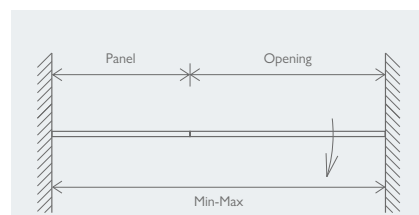

HINGED DOOR				
	Min	Max	Panel	Opening
800	765	785	234	489
900	865	885	234	589
1200	1165	1185	534	589

SIDE PANEL		
	Min	Max
800	765	785
900	865	885

SHOWER TRAYS Pages 28-35