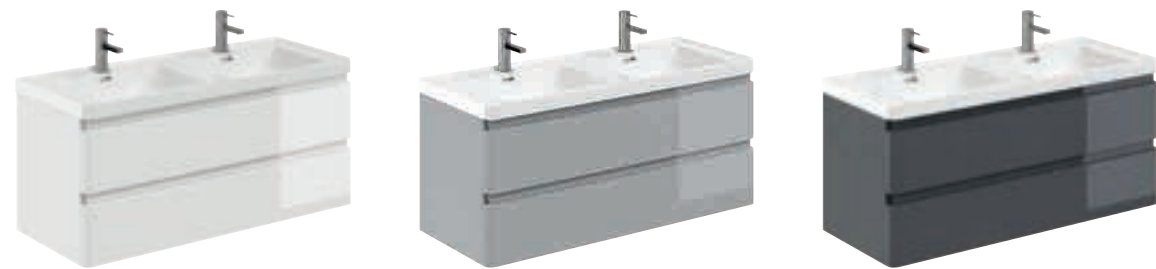

ZEN

VANITY UNITS

- Soft close drawers
- Excludes basin
- Basin options opposite

ADD MOOD LIGHTING
See our full range on page 395

WALL HUNG

		Gloss White	Light Grey Gloss	Titanium Grey Gloss			
600	H 550 x W 595 x D 415	12665	92742	17878	£422	166176	£81
900	H 500 x W 892 x D 474	138306	138304	138308	£507	166177	£97

ADD STRIP LIGHTS
Including PIR Sensor

WALL HUNG

		Gloss White	Light Grey Gloss	Titanium Grey Gloss	
1200	H 500 x W 1192 x D 472	138313	138311	138315	£623

FLOOR STANDING

		Gloss White	Light Grey Gloss	Titanium Grey Gloss	
600	H 850 x W 595 x D 415	12669	92741	17877	£499
900	H 800 x W 892 x D 474	138307	138305	138309	£573

FLOOR STANDING

		Gloss White	Light Grey Gloss	Titanium Grey Gloss	
1200	H 800 x W 1192 x D 474	138314	138312	138316	£723

BASINS

LYNX POLYMARBLE

- Includes McAlpine bottle trap

POLYMARBLE

- Includes McAlpine bottle trap

CERAMIC

- Includes McAlpine bottle trap

GLASS - No overflow, requires a free running waste page 175

- Includes McAlpine bottle trap

SINGLE BASINS

640	208725	£312
940	208726	£388

600	208728	£250
900	208729	£266

600	212892	£243
900	212893	£258

		Opal Glass	Grey Glass	
600	208731	208734	208734	£321
900	208732	208735	208735	£339

DOUBLE BASINS

1240	208727	£509

1200	208730	£360

1200	212894	£313

1200	208733	208736	£431

WC UNIT

- Excludes concealed cistern, page 176 for cisterns

		Gloss White	Light Grey Gloss	Titanium Grey Gloss	
H 800 x W 500 x D 220	50443	92745	50444	£454	

TALL CABINET

- Soft close doors
- Universally handed

WALL HUNG

		Gloss White	Light Grey Gloss	Titanium Grey Gloss	
H 1700 x W 400 x D 340	105473	105471	105472	£709	

BATH PANELS

- Can be cut down if you need a smaller size.
- Adjustable height 430-600 (Gloss White 450-560)

		Gloss White	Light Grey Gloss	Titanium Grey Gloss	
Front Panel 1800	92748	92746	92750	£273	
End Panel 800	92749	92747	92751	£123