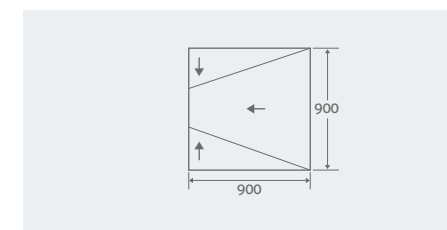

### THREE FALL SLOPING BOARDS

Can be used instead of a tray simply tile on to our sloping wetroom boards. Boards can be easily trimmed to match the project size.

PLEASE NOTE, SUITABLE FOR TILES ONLY

Three Falls