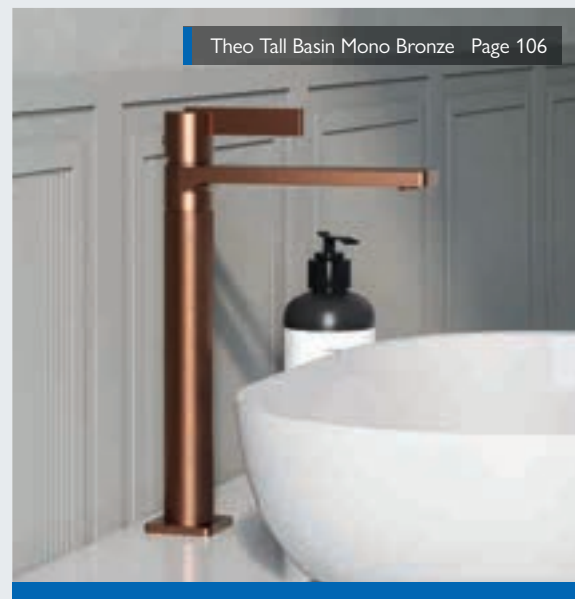

LED Niche Brushed Gold Page 397

Available in  
Brushed Chrome,  
Brushed Gold,  
Gunmetal, Brushed  
Bronze, Matt Black

Angelo Range 209708

Magic 209705

Medusa Range

Tornado Bianca 209704

Theo Tall Basin Mono Bronze Page 106