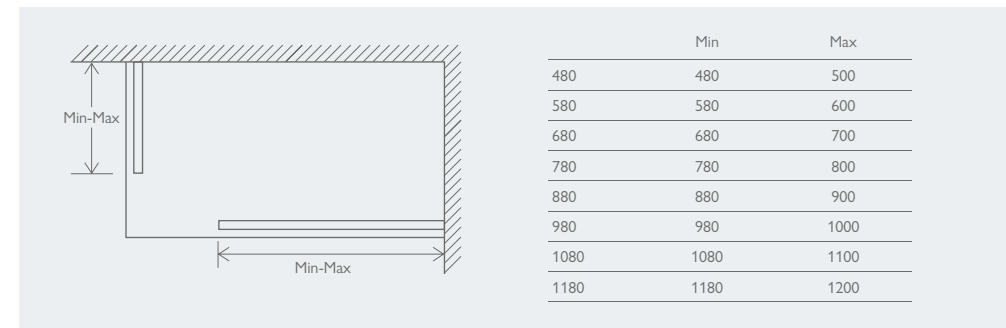

OSTEND

FIXED SHOWER SCREEN

Use as a Shower Screen or End Panel. Ideal for use in Wetrooms - see pages 36-40

CLEAR GLASS

Without Support Bar

	Chrome	Black	Gunmetal	Brushed Gold	Brushed Bronze	Brushed Nickel	
480	24181 £393	138868	210624	210640	210632	210648	£426
580	24182 £435	138870	210625	210641	210633	210649	£468
680	12587 £484	82096	210626	210642	210634	210650	£523

Including 800mm Support Bar

780	24183 £519	138872	210627	210643	210635	210651	£564
880	12588 £567	82099	210628	210644	210636	210652	£595
980	12589 £613	82102	210629	210645	210637	210653	£626
1080	24184 £652	138874	210630	210646	210638	210654	£678
1180	12586 £696	82105	210631	210647	210639	210655	£709

FROSTED GLASS

Without Support Bar

	Chrome	Black	
480	-	138869	£447
580	-	138871	£489
680	82097 £544	82098	£589

Including 800mm Support Bar

780	-	138873	£578
880	82100 £590	82101	£607
980	82103 £655	82104	£668
1080	-	138875	£689
1180	82106 £720	82107	£739

LED STAINLESS STEEL NICHES
Page 397

SUPPORT BARS

CEILING ARM

	Chrome	Black	Gunmetal	Brushed Gold	Brushed Bronze	Brushed Nickel	
800	111369	111368	210660	210670	210665	210675	£99

EXTENSION SUPPORT BAR

For larger trays or wet rooms (over 800 wide)

	Chrome	Black	Gunmetal	Brushed Gold	Brushed Bronze	Brushed Nickel	
1200	12590	82129	210656	210666	210661	210671	£159

ANGLED SUPPORT BAR

For use with screens up to 780

	Chrome	Black	Gunmetal	Brushed Gold	Brushed Bronze	Brushed Nickel	
For 480 & 580 Screens	24584	-	210657	210667	210662	210672	£98
For 680 Screens	24585	82127	210658	210668	210663	210673	£109
For Screens Over 680	24586	82128	210659	210669	210664	210674	£119