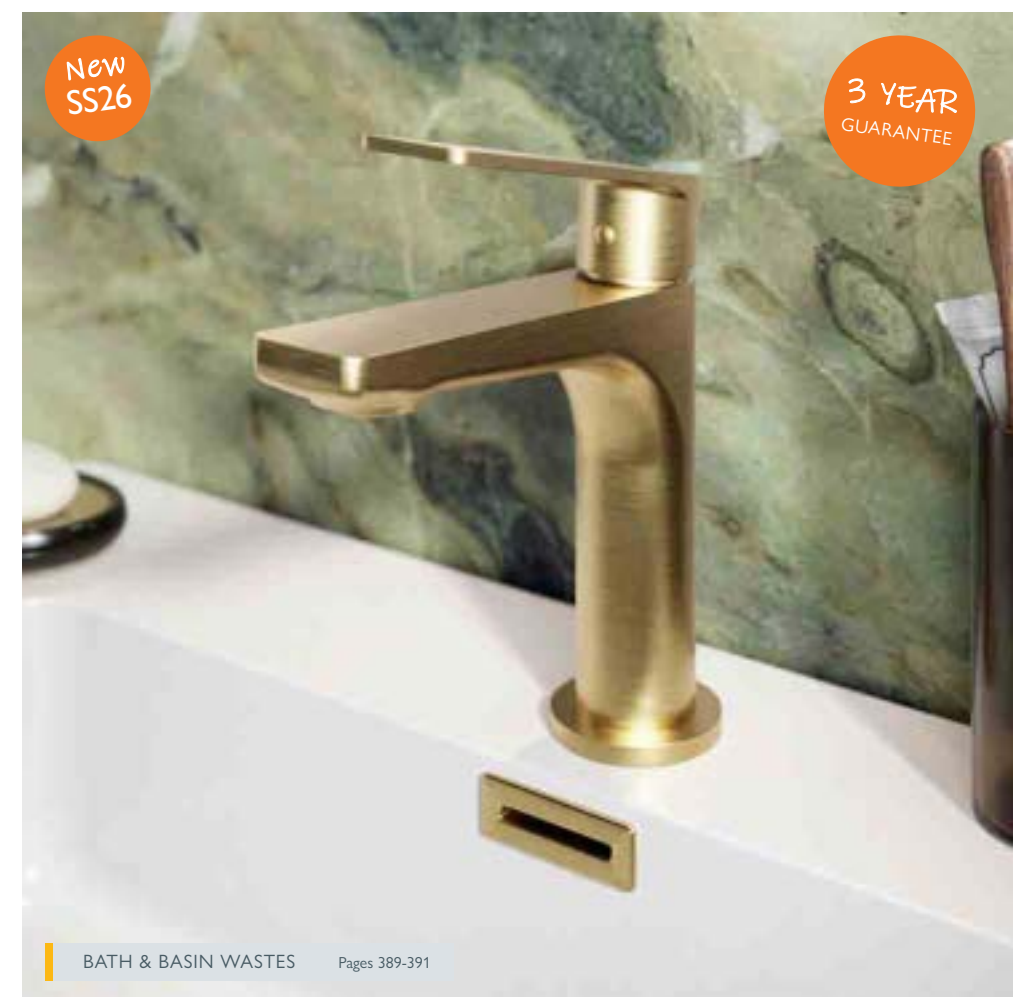

TALL BASIN MONO

0.5 bar min.

Brushed Gold	
211193	£305

BATH & BASIN WASTES Pages 389-391