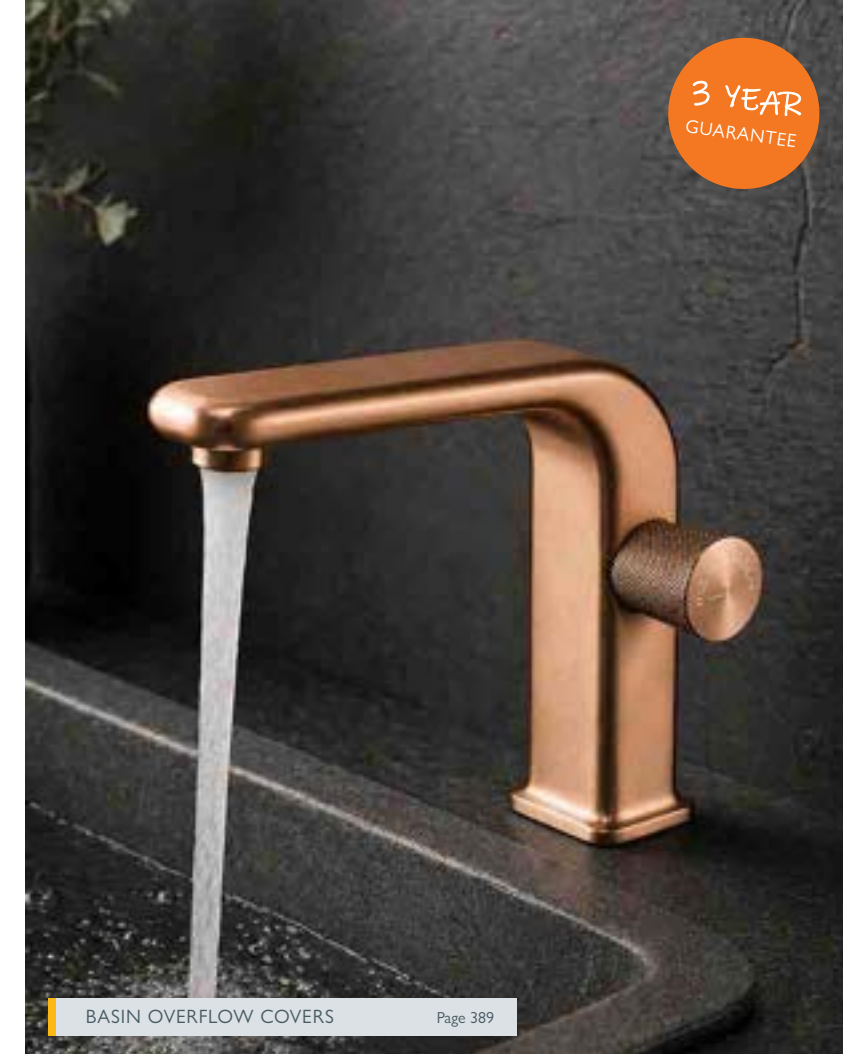

3 YEAR
GUARANTEE

BASIN OVERFLOW COVERS Page 389