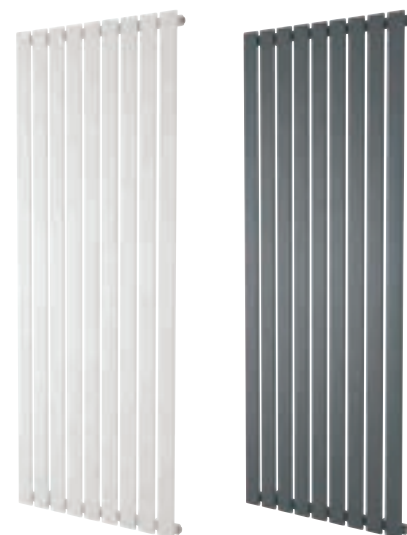

PETRA

DESIGNER RADIATORS

Pipe Centres Are Width Plus Valve
– Can be hung with the columns vertical or horizontal
*Horizontal brackets sold separately