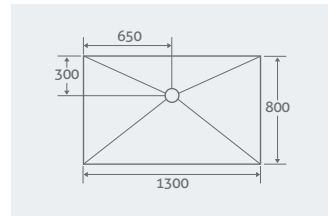

Offset Drain
1300 x 800 x 20   12856   **£387**