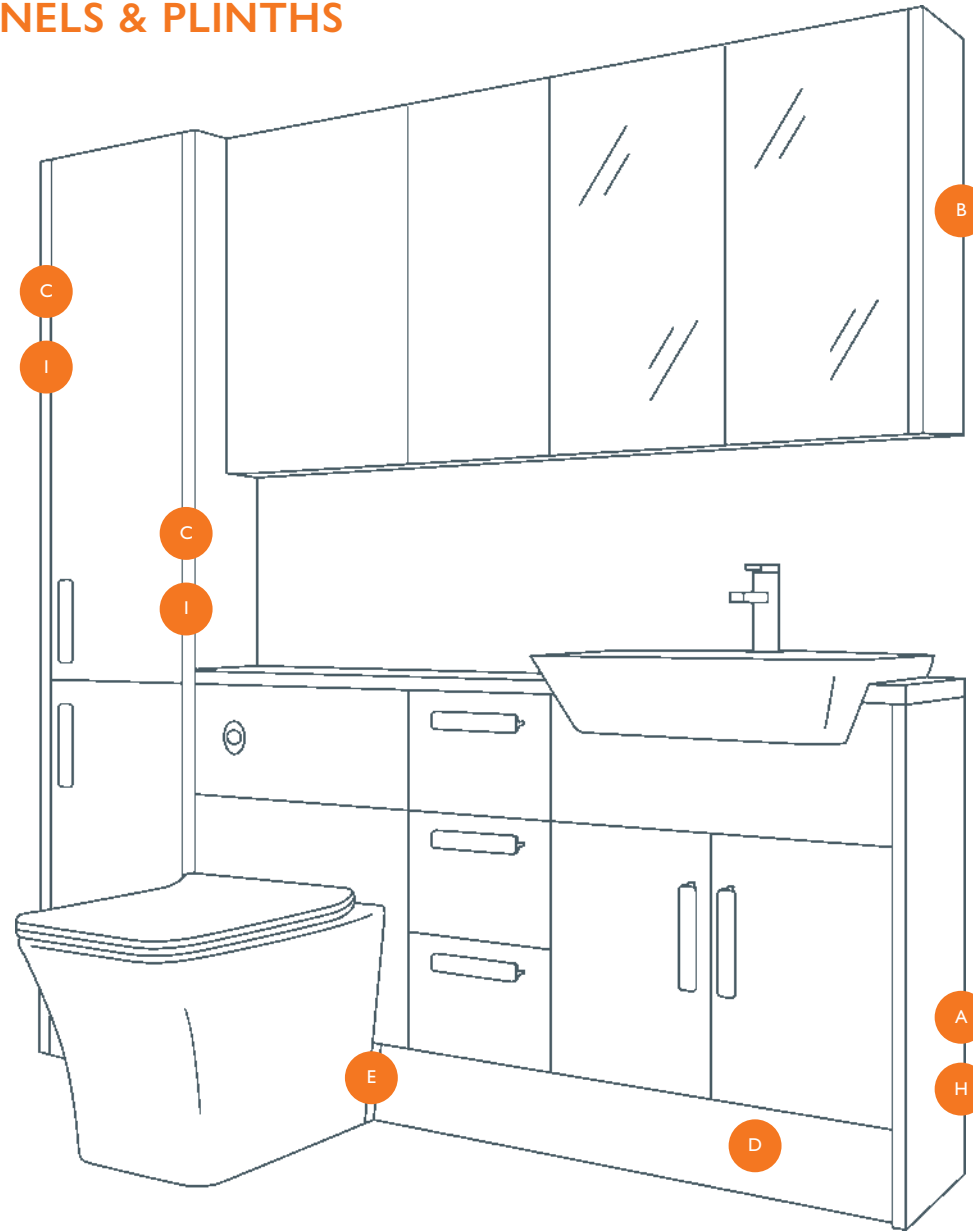

ADD YOUR FINISHING PANELS & PLINTHS

PANELS & PLINTHS KEY

- **A** FILLER/PLANT ON END PANELS
  For Standard Base Units **£140**
- **B** FILLER/PLANT ON END PANELS
  For Wall Units **£140**
- **C** FILLER/PLANT ON END PANELS
  For Standard Tall Units **£266**
- **D** PLINTH
  H 150 x W 2400 x D 18 **£140**
- **E** WC FILLER PANEL
  For between the WC & Plinth **£42**
- **F** BATH END PANELS
  800mm **£160**
- **G** BATH FRONT PANELS
  1800mm **£350**
- **H** FILLER/PLANT ON END PANELS
  For Slim Base Units **£140**
- **I** FILLER/PLANT ON END PANELS
  For Slim Tall Units **£262**

	A	B	C	D	E	F	G	H	I
Mussel Cream	SODA PLAIN Gloss 114710	114712	114711	114707	114704	114709	114708	175483	175484
	SODA SHAKER Matt 114691	114693	114692	114688	114685	114690	114689	175485	175486
Breeze	SODA PLAIN Gloss 114672	114674	114673	114669	114666	114671	114670	175487	175488
	SODA SHAKER Matt 114653	114655	114654	114650	114647	114652	114651	175489	175490
Charcoal Grey	SODA PLAIN Gloss 114748	114750	114749	114745	114742	114747	114746	175491	175492
	SODA SHAKER Matt 114729	114731	114730	114726	114723	114728	114727	175493	175494
White	DOWNTON Matt 151671	151667	151665	151668	151672	151878	151879	175521	175550
	SODA PLAIN Gloss 113000	113002	113001	112997	112985	112999	112998	175495	175496
	SODA PLAIN Matt 151880	151876	151874	151877	151881	151878	151879	175532	175561
	PAISLEY Matt 151503	151499	151497	151500	151504	151501	151502	175513	175542
	HARTFORD Matt 189702	189698	189696	189699	189703	189700	189701	189704	189705
	CHARLESTON Matt 189562	189558	189556	189559	189563	189560	189561	189564	189565
Light Grey	DOWNTON Matt 151633	151629	151627	151630	151634	151764	151765	175519	175548
	SODA PLAIN Gloss 151785	151781	151779	151782	151786	151783	151784	175527	175556
	SODA PLAIN Matt 151766	151762	151760	151763	151767	151764	151765	175526	175555
	PAISLEY Matt 151427	151423	151421	151424	151428	151425	151426	175509	175538