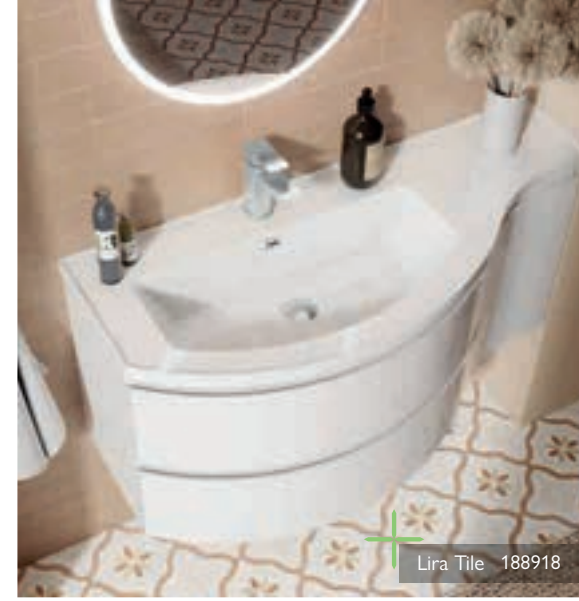

Lira Tile 188918

ADORE

WALL HUNG VANITY UNIT

H 480 x W 1100 x D 470

- Includes polymarble basin and McAlpine bottle trap
- Soft close drawers and door