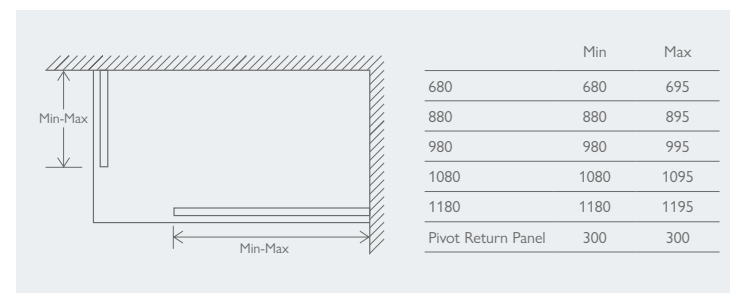

AMORE

FIXED SHOWER SCREEN

Use as a Shower Screen or End Panel. Ideal for use in Wetrooms - see pages 36-40. Support bar not included.

- Universally handed

	Matt Black	
680	139915	£555
880	139916	£633
980	139917	£656
1080	139918	£693
1180	139919	£729
Pivot Return Panel (Optional)		
	167076	£265

	Matt Black	
680	139963	£645
880	155746	£678
980	139964	£701
1080	139965	£757
1180	139966	£806
Pivot Return Panel (Optional)		
	167076	£265

SUPPORT BARS

Made from aluminum, resistant to rust.

Using 2 bars can turn the fixed screen into a double entry shower enclosure.

NEW COLOUR	Chrome	Black	Gunmetal	Brushed Gold	Brushed Bronze	Brushed Nickel
1200mm STRAIGHT	210816	139995	139997	139996	175836	175837
800mm CEILING ARM	210818	140001	140003	140002	175840	175841
480mm ANGLED	210817	139998	140000	139999	175838	175839
T-JUNCTION EXTENSION	217317	167083	167085	167084	177299	177300
CORNER POST	210815	177400	177401	177402	177403	177404
	£59	£59	£67	£67	£67	£67
	£55	£55	£63	£63	£63	£63
	£67	£67	£78	£78	£78	£78
	£147	£147	£163	£163	£163	£163
	£147	£174	£174	£174	£174	£174

FEATURES
Clear or Fluted
8mm Easy Clean (Inside Only)
Toughened Glass
Matt Black, Gunmetal,
Brushed Gold, Brushed Bronze
or Brushed Nickel Profile
Universally Handed

**10 YEAR
GUARANTEE**

NEW COLOUR

	Chrome	Matt Black	Gunmetal	Brushed Gold	Brushed Bronze	Brushed Nickel
680	210827	139933	139957	139945	175822	175823
880	210828	139934	139958	139946	175824	175825
980	210829	139935	139959	139947	175826	175827
1080	210830	139936	139960	139948	175828	175829
1180	210831	139937	139961	139949	175830	175831
						£689
						£745
						£778
						£818
						£857
Pivot Return Panel (Optional)						
300	210874	167080	167082	167081	175834	175835
						£275