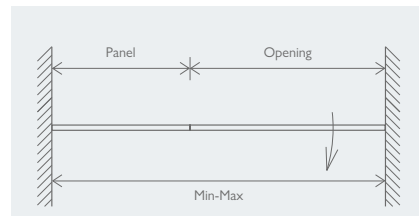

HINGED DOOR				
	Min	Max	Panel	Opening
800	765	800	212	500
900	865	900	212	600
1200	1165	1200	512	600

SIDE PANEL		
	Min	Max
800	765	795
900	865	895

LED STAINLESS STEEL NICHES
Page 397