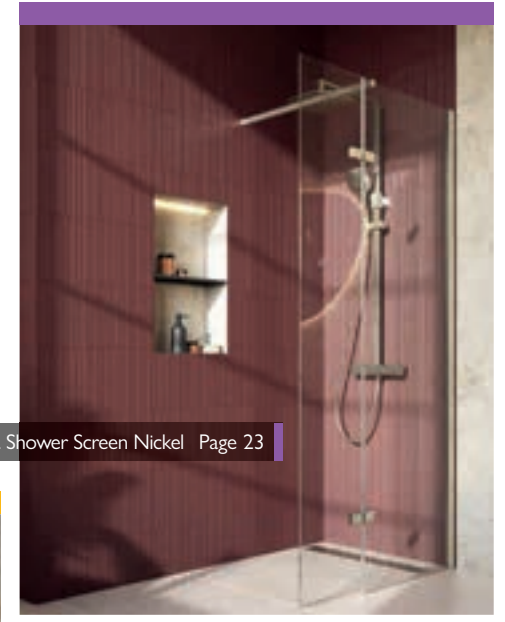

From natural stone basins to stainless steel niches

Step into SS26 with a collection designed to bring effortless luxury and natural elegance into the modern bathroom. This season is all about refined textures, warm finishes and beautifully balanced spaces that feel both calming and considered.

Upgrade your bathroom with sleek, built-in LED niches designed for both style and practicality. Made from durable stainless steel and built to handle wet environments while maintaining a premium finish. Integrated LED lighting adds a soft, ambient glow, turning everyday storage into a standout feature. Available in a range of contemporary finishes and sizes, they fit seamlessly into tiled walls for a clean, high-end look.