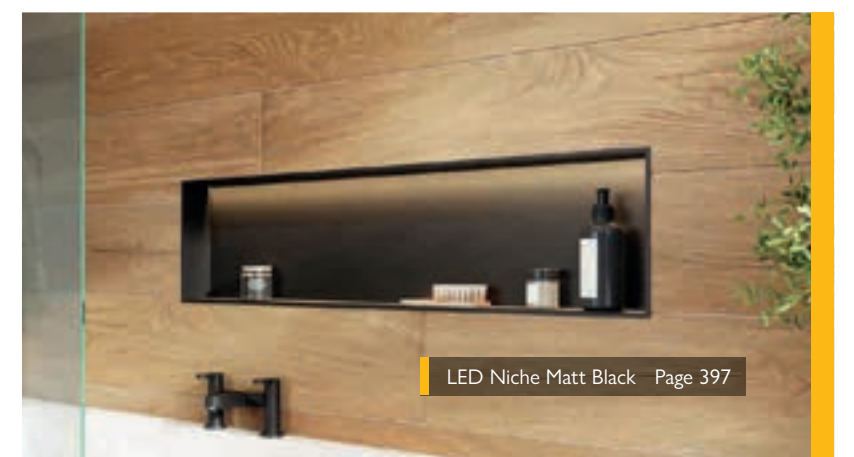

Tarzan LED Mirror Page 314

LED Niche Matt Black Page 397