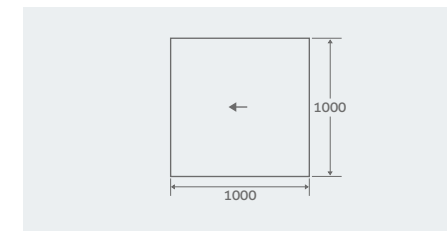

10 YEAR
GUARANTEE

A TOTAL WETROOM SOLUTION

Our wetroom trays, wall boards, floor boards, seating & furniture are all made from high grade extruded polystyrene (XPS) which has been coated with a special polymer modified cement into which is bonded a fibre glass mesh. The result is a strong, totally waterproof, thermally insulating, incredibly lightweight & easy to cut material that is transforming wetroom design.

CREATING YOUR PERFECT WETROOM IS AS EASY AS 1-2-3

1. Choose to install using Sloping Boards or a Wetroom Tray then add an Installation Kit or a Sealing Kit with the drain option of your choice.
2. Take a look at the extra items available for your wetroom. Pick from: waterproof thermal boards for walls and floors, bath panels, seating kits, wall niches & a floating shelf.
3. Add additional fixings if required.

Wall Niche

Wetroom Sealing Tape

Wetroom Sealing Internal Corner

Wetroom Tray

Wetroom Tray Drain

WETROOM INSTALLATION WITH SLOPING BOARDS

SINGLE FALL SLOPING BOARDS

Can be installed instead of a tray, just tile directly on to one of our sloping wetroom boards. Boards are easily trimmed to size or multiple boards can be placed side by side for larger wetrooms.

PLEASE NOTE, SUITABLE FOR TILES ONLY

Single Fall

1000 x 1000 x 20 - 7   128493   **£326**