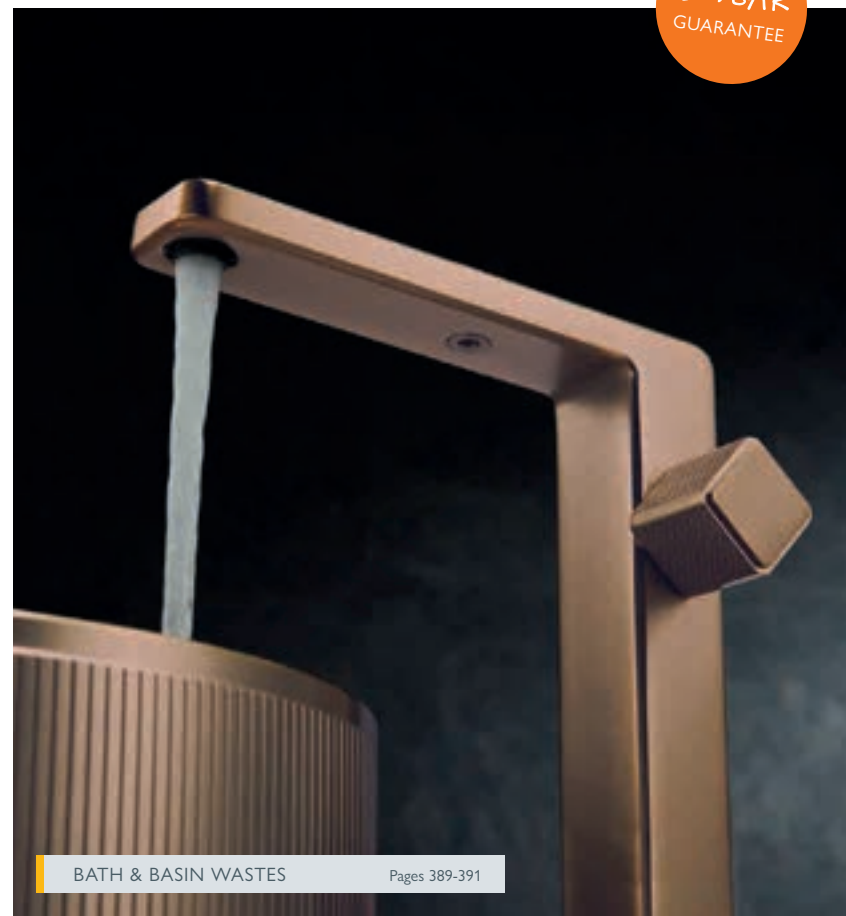

FALCO – BRUSHED BRONZE

BASIN MONO

0.5 bar min.

Brushed Bronze
186074 **£261**

TALL BASIN MONO

0.5 bar min.

Brushed Bronze
186078 **£332**

FLOOR STANDING BATH SHOWER MIXER

1.0 bar min.

Brushed Bronze
186082 **£1231**

3 YEAR
GUARANTEE

BATH & BASIN WASTES Pages 389-391

FALCO – BRUSHED NICKEL

BASIN MONO

0.5 bar min.

Brushed Nickel
186071 **£261**

TALL BASIN MONO

0.5 bar min.

Brushed Nickel
186075 **£332**