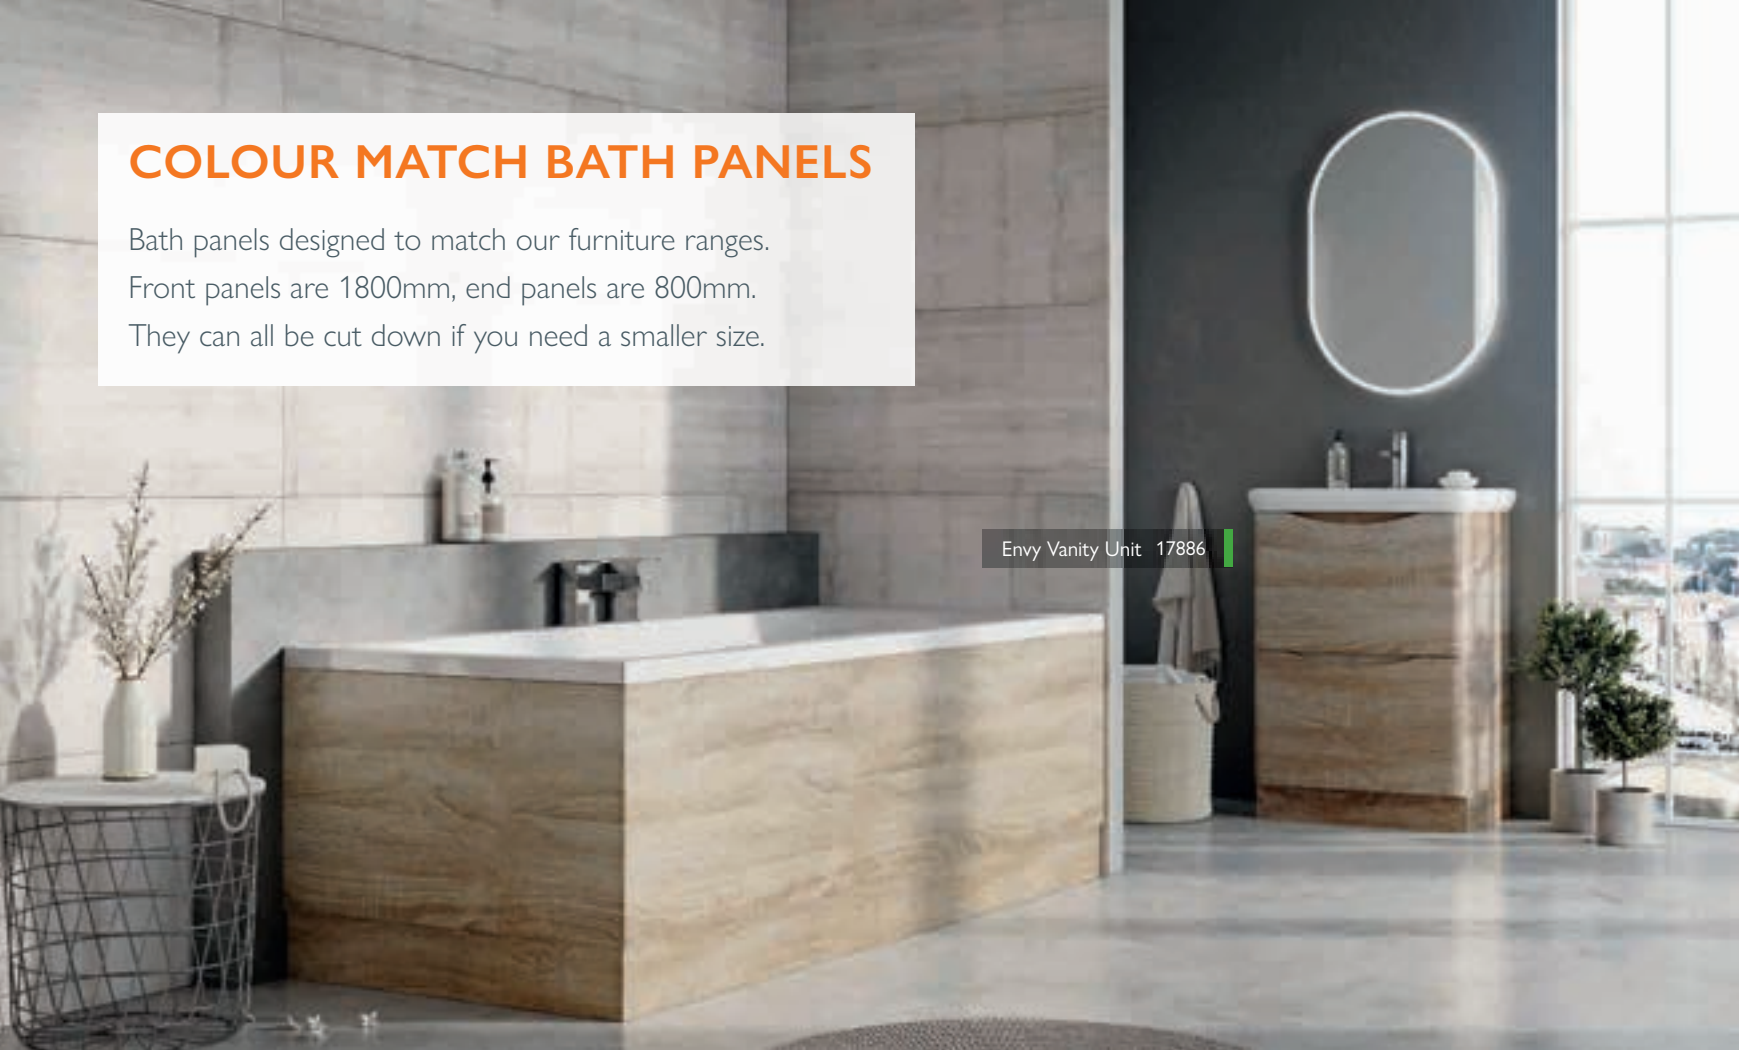

COLOUR MATCH BATH PANELS

Bath panels designed to match our furniture ranges.
Front panels are 1800mm, end panels are 800mm.
They can all be cut down if you need a smaller size.

Envy Vanity Unit 17886