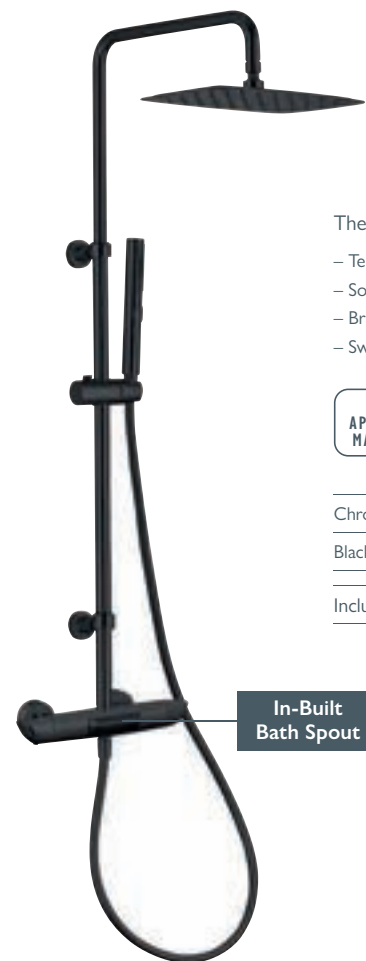

ZANE – CHROME

BASIN MONO

0.3 bar min.
– Includes waste

Chrome
69907 **£227**

WALL MOUNTED BASIN MIXER

0.5 bar min.

Chrome
82036 **£223**

WALL MOUNTED BATH MIXER

0.5 bar min.

Chrome
82038 **£261**

DECK MOUNTED 3 HOLE BATH FILLER

0.5 bar min.

Chrome
138956 **£354**

DECK MOUNTED 3 HOLE BATH SHOWER MIXER

0.5 bar min.
– Includes handset & hose

Chrome
138958 **£409**

BATH FILLER

0.5 bar min.

Chrome
69908 **£303**

TALL BASIN MONO

1.5 bar min.

Chrome
69910 **£323**

FLOOR STANDING BATH SHOWER MIXER

1.5 bar min.

Chrome
138959 **£822**

BIDET MONO

0.3 bar min.
– Includes waste

Chrome
139050 **£190**

SHOWER PACK

In-Built Bath Spout

In-Built Bath Spout

Thermostatic Valve, 1 Bar Min.
– Telescopic Height Adjustment
– Solid Brass Valve & Body
– Brass Handset & 200mm Fixed Head
– Swivel Head

Chrome 138960 **£723**
Black 138963 **£757**

Includes Easy Plumb Kit

ZANE – BLACK

BASIN MONO

0.3 bar min.
– Includes waste

Black
82032 **£227**

WALL MOUNTED BASIN MIXER

0.5 bar min.

Black
82037 **£223**

WALL MOUNTED BATH MIXER

0.5 bar min.

Black
82039 **£261**

DECK MOUNTED 3 HOLE BATH FILLER

0.5 bar min.

Black
138961 **£354**

DECK MOUNTED 3 HOLE BATH SHOWER MIXER

0.5 bar min.
– Includes handset & hose

Black
138962 **£409**

BATH FILLER

0.5 bar min.

Black
82034 **£303**

TALL BASIN MONO

1.5 bar min.

Black
82033 **£323**

FLOOR STANDING BATH SHOWER MIXER

1.5 bar min.

Black
82040 **£822**

CONCEALED VALVE PACKAGES

Thermostatic valve, 0.5 bar min. Minimum Wall Cavity 75mm
– Round or square controls

SINGLE OUTLET With Showerhead & Arm

Black
Round 155736 **£559**
Square 155737 **£569**

SINGLE OUTLET With Slide Rail Kit

Black
155726 **£536**
155727 **£598**

DUAL OUTLET With Slide Rail Kit, Showerhead & Arm

Black
155730 **£874**
155731 **£946**

DUAL OUTLET With Slide Rail Kit & Bath Filler

Black
155738 **£773**
155739 **£835**

TRIPLE OUTLET With Slide Rail Kit, Bath Filler, Showerhead & Arm