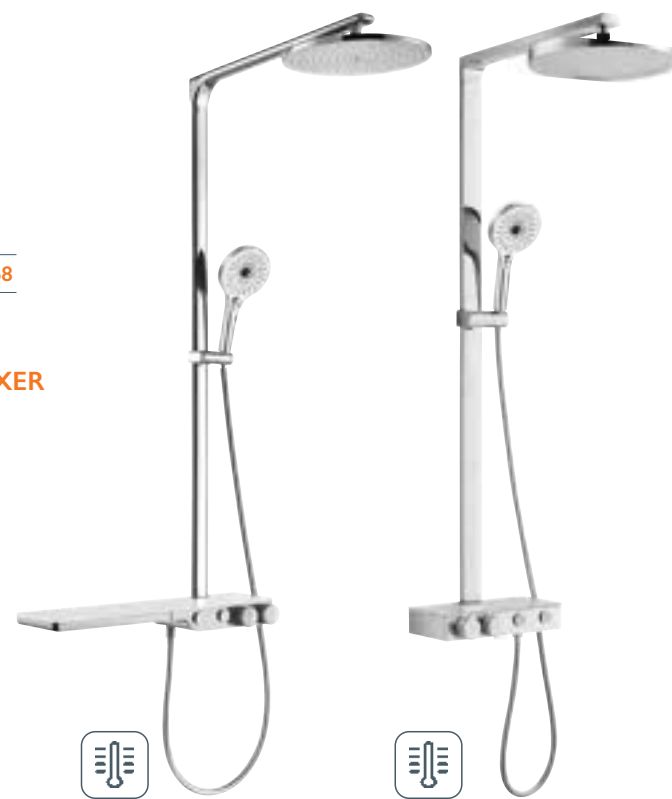

SHOWER PACKS

BYRON LUSOR

Thermostatic Valve, 1.5 Bar Min.
– Powerful air injection fixed head
– Stainless steel riser rail
– 3 function click hand shower
– Storage shelf
– Smart button with flow control
– Robust sliding holder

Chrome
138925 **£1456**

BYRON ATOM

Thermostatic Valve, 1.5 Bar Min.
– Powerful air injection fixed head
– Stainless steel riser rail
– 3 function click hand shower
– Storage shelf
– Smart button with flow control
– Robust sliding holder

Chrome
138918 **£1334**

CONCEALED VALVE PACKAGES

Thermostatic Valve, 1 Bar Min.
– Easy Install Casing
– Easy Clean Filters
– Pre-installed Internal Isolators
– Preset Temperature
– Solid Virgin Brass Construction
– ABS handset and fixed head