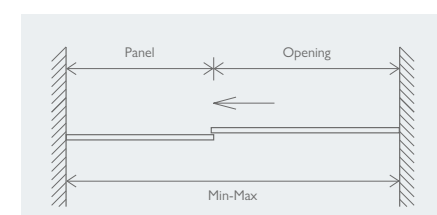

SLIDING DOOR

Min	Max	Panel	Opening	
1200	1165	1200	574	452
1400	1365	1400	674	552
1500	1465	1500	775	560
1600	1565	1600	875	560
1700	1665	1700	975	560

SIDE PANEL

Min	Max	
700	665	700
760	725	760
800	765	800
900	865	900

SHOWER TRAYS Pages 28-35

SHOWER TRAYS Pages 28-35