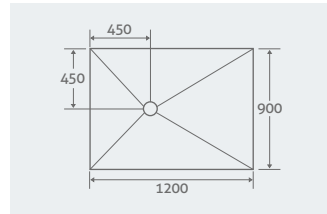

Offset Drain
1200 x 900 x 20   12854   **£387**