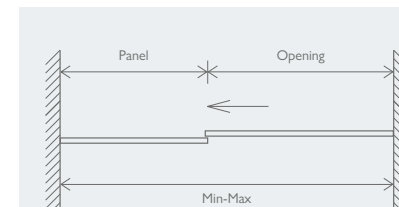

SOLID

- Easy Clean Glass
- 10mm Toughened Glass
- Solid Brass Handle
- Aluminium Profile
- Universally Handed