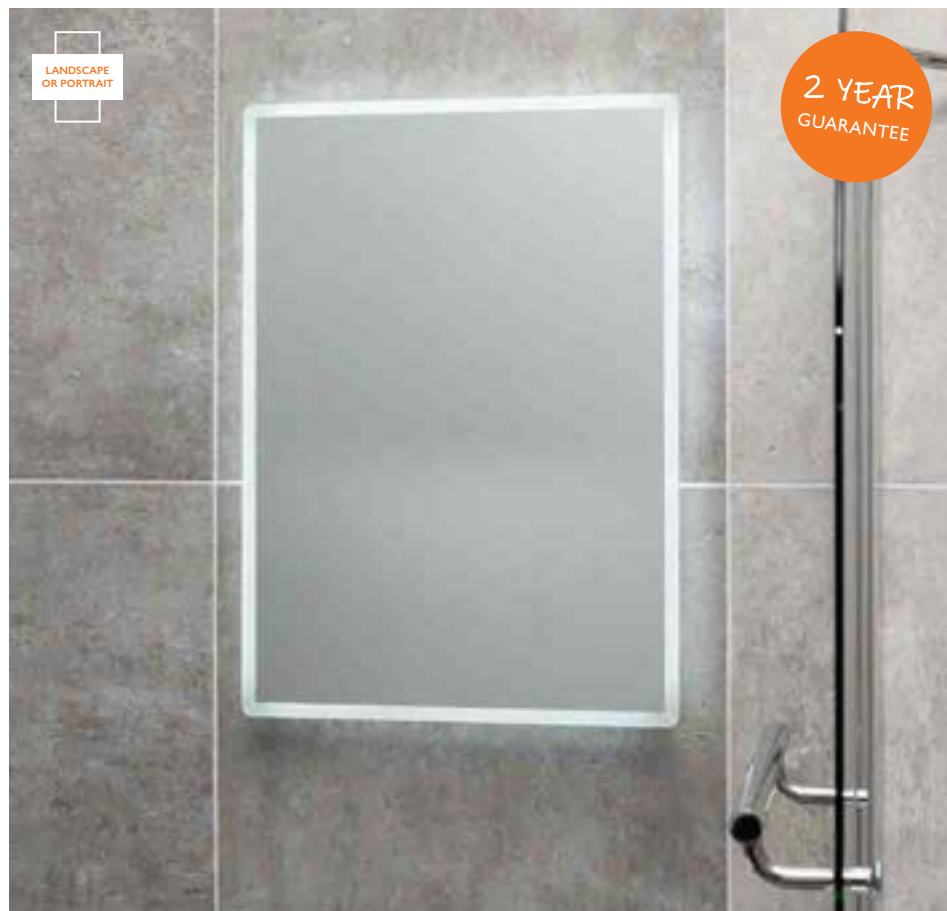

### JUBILEE LED MIRROR With Bluetooth Speakers

Infrared Sensor\*: Bottom With Mirror As Shown  
 Shaver Socket: Bottom With Mirror As Shown  
 – Can be hung landscape or portrait  
 – Demister pad

W 400 x H 800	167160	<b>£607</b>
W 500 x H 700	24838	<b>£618</b>
W 600 x H 800	24840	<b>£639</b>
W 1000 x H 500	113088	<b>£705</b>
W 1200 x H 500	113089	<b>£767</b>