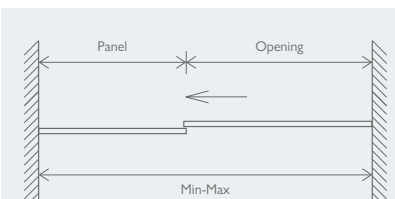

FEATURES
Easy Clean (Inside Only),
8mm Toughened Glass
Quick Release Door Rollers
Solid Brass Handle,
Aluminium Profile
Universally Handed

**10 YEAR
GUARANTEE**

FEATURES
6mm Glass
Quick Release Door Rollers
Easy & Quick Install, Hidden Fixings
Solid Brass Handle,
Aluminium Profile
Universally Handed

**10 YEAR
GUARANTEE**

FLORENCE

SLIDING DOOR

	Chrome	Black	Gunmetal	Brushed Gold	Brushed Bronze	Brushed Nickel
1000	69223 £654	138851	138829	138828	175853	175865 £720
1100	69224 £680	138852	210795	210796	210797	210798 £748
1200	69225 £710	138853	138825	138824	175851	175863 £770
1300	69226 £712	138854	210791	210792	210793	210794 £783
1400	69227 £740	138855	138827	138826	175852	175864 £815
1500	111362 £777	138856	210799	210800	210801	210802 £856
1600	111361 £867	138857	-	-	-	£955
1700	138858 £901	138859	-	-	-	£992

SIDE PANEL

700	69233 £349	138860	210783	210784	210785	210786 £384
760	69234 £367	138861	210787	210788	210789	210790 £402
800	69235 £377	138862	138833	138832	175855	175867 £416
900	69236 £382	138863	138831	138830	175854	175866 £421

SLIDING DOOR

	Min	Max	Panel	Opening
1000	965	1000	396	375
1100	1065	1100	446	425
1200	1165	1200	496	475
1300	1265	1300	546	525
1400	1365	1400	596	575
1500	1465	1500	655	625
1600	1565	1600	705	675
1700	1665	1700	-	-

SIDE PANEL

	Min	Max
700	665	700
760	725	760
800	765	800
900	865	900

RIO

SLIDING DOOR

	Chrome
1000	12592 £409
1200	12595 £427

SIDE PANEL

760	12600 £256
800	12604 £267
900	12608 £288

SLIDING DOOR				
	Min	Max	Panel	Opening
1000	965	995	400	375
1200	1165	1195	500	475

SIDE PANEL		
	Min	Max
760	725	745
800	765	785
900	865	885

LED STAINLESS STEEL NICHEs

Page 397

SHOWER TRAYS

Pages 28-35