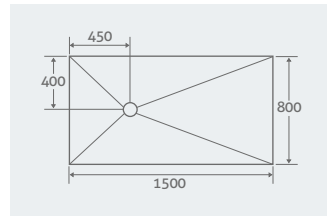

Offset Drain
1500 x 800 x 25   12857   **£451**