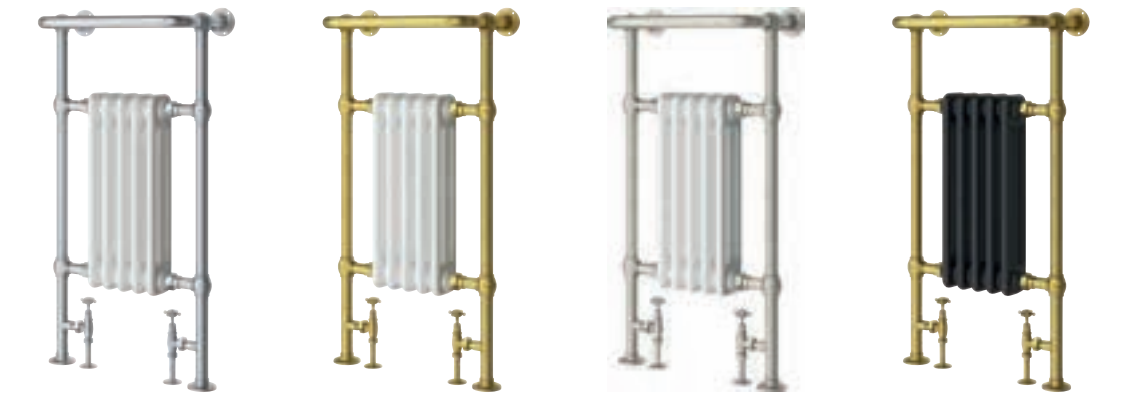

SMALL HEATED TOWEL WARMER

Pipe centres 358mm plus valves

	BTU	Chrome/White	Brushed Gold/White	Brushed Nickel/White	Brushed Gold/Black
H 938 x W 500	1448	12682	138789	186115	138790
		£470	£716	£716	£716