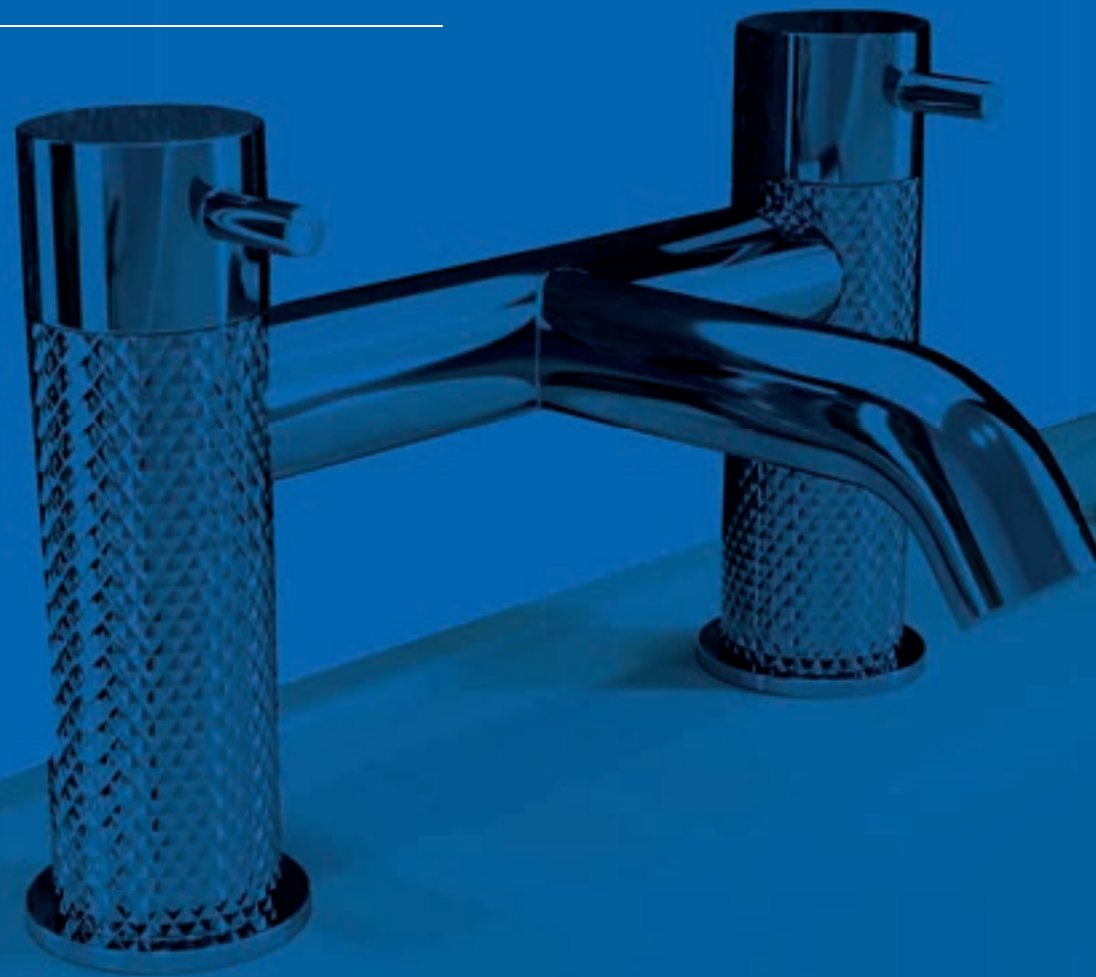

BRASSWARE

For the finishing touch to your bathroom, we offer a range of brassware available in chrome, black, gunmetal, gold, bronze & nickel. These options cater to every style, whether modern or traditional, ensuring our brassware will perfectly complement your bathroom. All our taps are crafted from solid brass with a high quality plated finish. Perfectly complement your taps & showers with our matching overflows and cistern buttons.

KEY

Thermostatic Valve

Water Regulations Advisory Scheme Approved