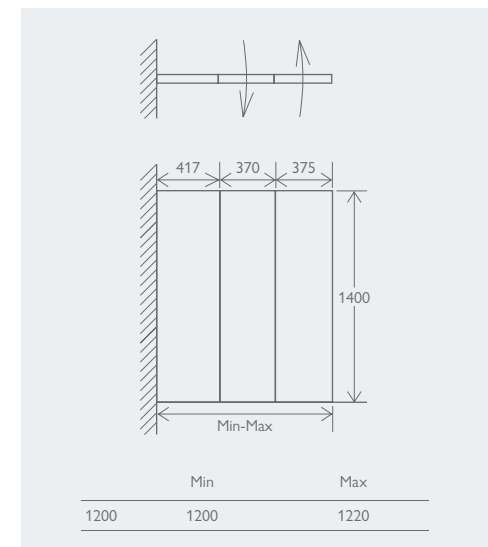

GENOA

FRAMELESS BATH SCREEN

- Aluminium profile
- Zinc alloy & brass hinges
- Universally handed

SINGLE

	Chrome	
600	12536	£284

DOUBLE

	Chrome	
800	12537	£492

TRIPLE

	Chrome	
1200	12538	£672

MODUS

FRAMELESS BATH SCREEN

- Aluminium profile
- Universally handed

SINGLE

Chrome	12551	£304
Black	138914	£334
Gunmetal	175805	£397
Brushed Gold	175804	£397
Brushed Bronze	175806	£397
Brushed Nickel	175807	£397

SINGLE CURVED

	Chrome	
800	12552	£304

DOUBLE

	Chrome	
Without Towel Rail	12550	£371
With Towel Rail	12553	£397

LED STAINLESS STEEL NICHES
Page 397

10 YEAR
GUARANTEE