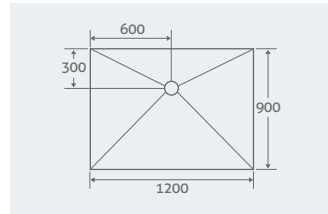

Offset Drain
1200 x 900 x 20   12855   **£387**