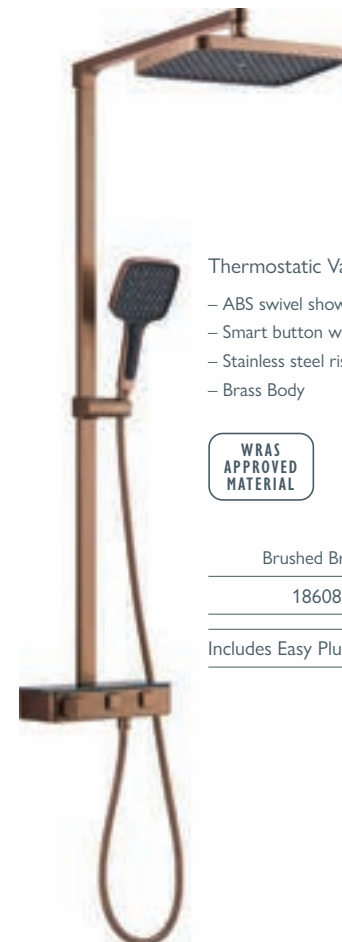

## SHOWER PACK

Thermostatic Valve, 1.5 Bar Min.  
– ABS swivel shower head & handset  
– Smart button with flow control  
– Stainless steel riser rail & hose  
– Brass Body

WRAS  
APPROVED  
MATERIAL

Brushed Bronze  
186086 **£1142**