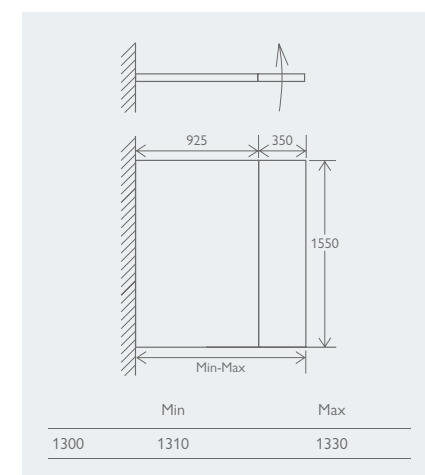

ROMA

BATH SCREEN With Hinged Panel

Includes 1200mm support bar which can be cut down for use with narrower baths

- Easy Clean Glass
- 8mm Toughened Glass
- Solid Brass Hinges
- Aluminium Profile
- Universally handed

Chrome	14447	£659
Black	138913	£701