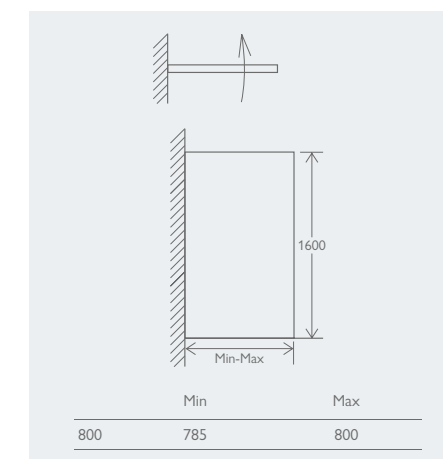

WETROOM EXTRAS

WATERPROOF THERMAL BOARDS

Our Waterproof Thermal Boards should be used as an alternative to plasterboard to line your walls and floor creating a waterproof, tanked and insulated substrate perfect for tiles.

1200 x 600 x 6	12859	£25
1200 x 600 x 10	12860	£29
1200 x 600 x 12	12861	£32
1200 x 600 x 20	12862	£36
2400 x 600 x 10	12863	£58
2400 x 600 x 12	12864	£64
2400 x 600 x 20	12865	£70
2600 x 900 x 12	37768	£113

BOARD FIX

Special adhesive & sealing agent for Waterproof Thermal Boards

290ml	37867	£34

SEATING KITS

Our Seating Kits are a simple, cost effective way to create the perfect seating in any steam room or wetroom. These kits can be easily trimmed to suit any area using standard hand tools.

SQUARE EDGE

1200 x 500 x 500	37884	£490

CURVED EDGE

1200 x 430 x 470	37885	£490

CURVED EDGE With Backrest

1200 x 590 x 845	37886	£685

FLOATING SHELF

Tileable wall shelf, designed to deliver a floating effect. Includes two solid steel wall brackets.

1200 x 600 x 80	124248	£569

BATH PANELS

Constructed from extruded polystyrene foam with a durable double-sided coating. Easy to install with adjustable feet for height adjustment. Provides high compressive strength & is fully waterproof.

FRONT PANEL

1850 x 600	37797	£114

END PANEL

850 x 600	37798	£47

New SS26

NOVA TILEABLE DRAIN COVER

Allows tiles to be fitted directly onto the cover, creating a discreet minimalist appearance. Suitable for tiles 8mm thick and above.

130 x 130 x 90	139523	£263

WALL NICHE

Elevates your bathroom design while providing sleek, integrated storage for bathroom essentials.

350 x 250 x 100	111288	£143

350 x 450 x 100	111289	£158

350 x 1600 x 150	111290	£257

ADDITIONAL WETROOM FIXINGS

GALVANISED BOARD FIXING WASHERS

36mm
Pack of 100

128489	£43

GLASS FIBRE JOINT TAPE

125mm x 25m
For Walls & Floors

15288	£31