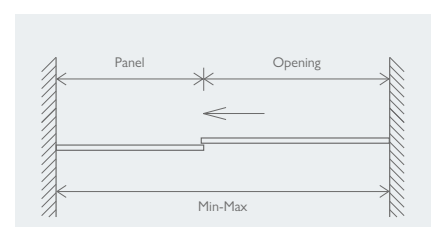

## NAPLES

- 8mm Toughened Glass
- Sleek Frameless Design
- Solid Brass Handle
- Aluminium Profile
- Universally Handed

**2000** **8mm**