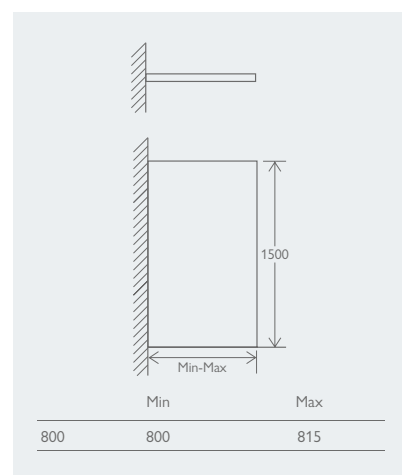

SUPPORT BARS Made from aluminium resistant to rust

New Colour

	Chrome	Matt Black		Gunmetal	Brushed Gold	Brushed Bronze	Brushed Nickel	
1200mm Straight	210816	139995	£59	139997	139996	175836	175837	£67
480mm Angled	210817	139998	£67	140000	139999	175838	175839	£78