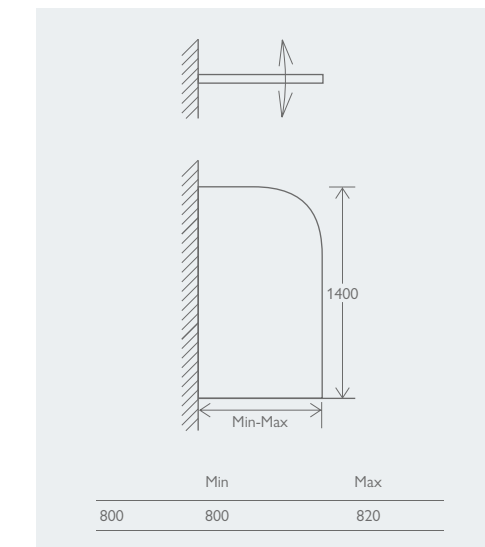

DOUBLE

	Chrome	
Without Towel Rail	12550	£371
With Towel Rail	12553	£397

LED STAINLESS STEEL NICHES  
Page 397

10 YEAR  
GUARANTEE

**FEATURES**  
 Clear or Fluted  
 8mm Easy Clean (Inside Only)  
 Toughened Glass  
 Matt Black, Gunmetal,  
 Brushed Gold, Brushed Bronze  
 or Brushed Nickel Profile  
 Universally Handed