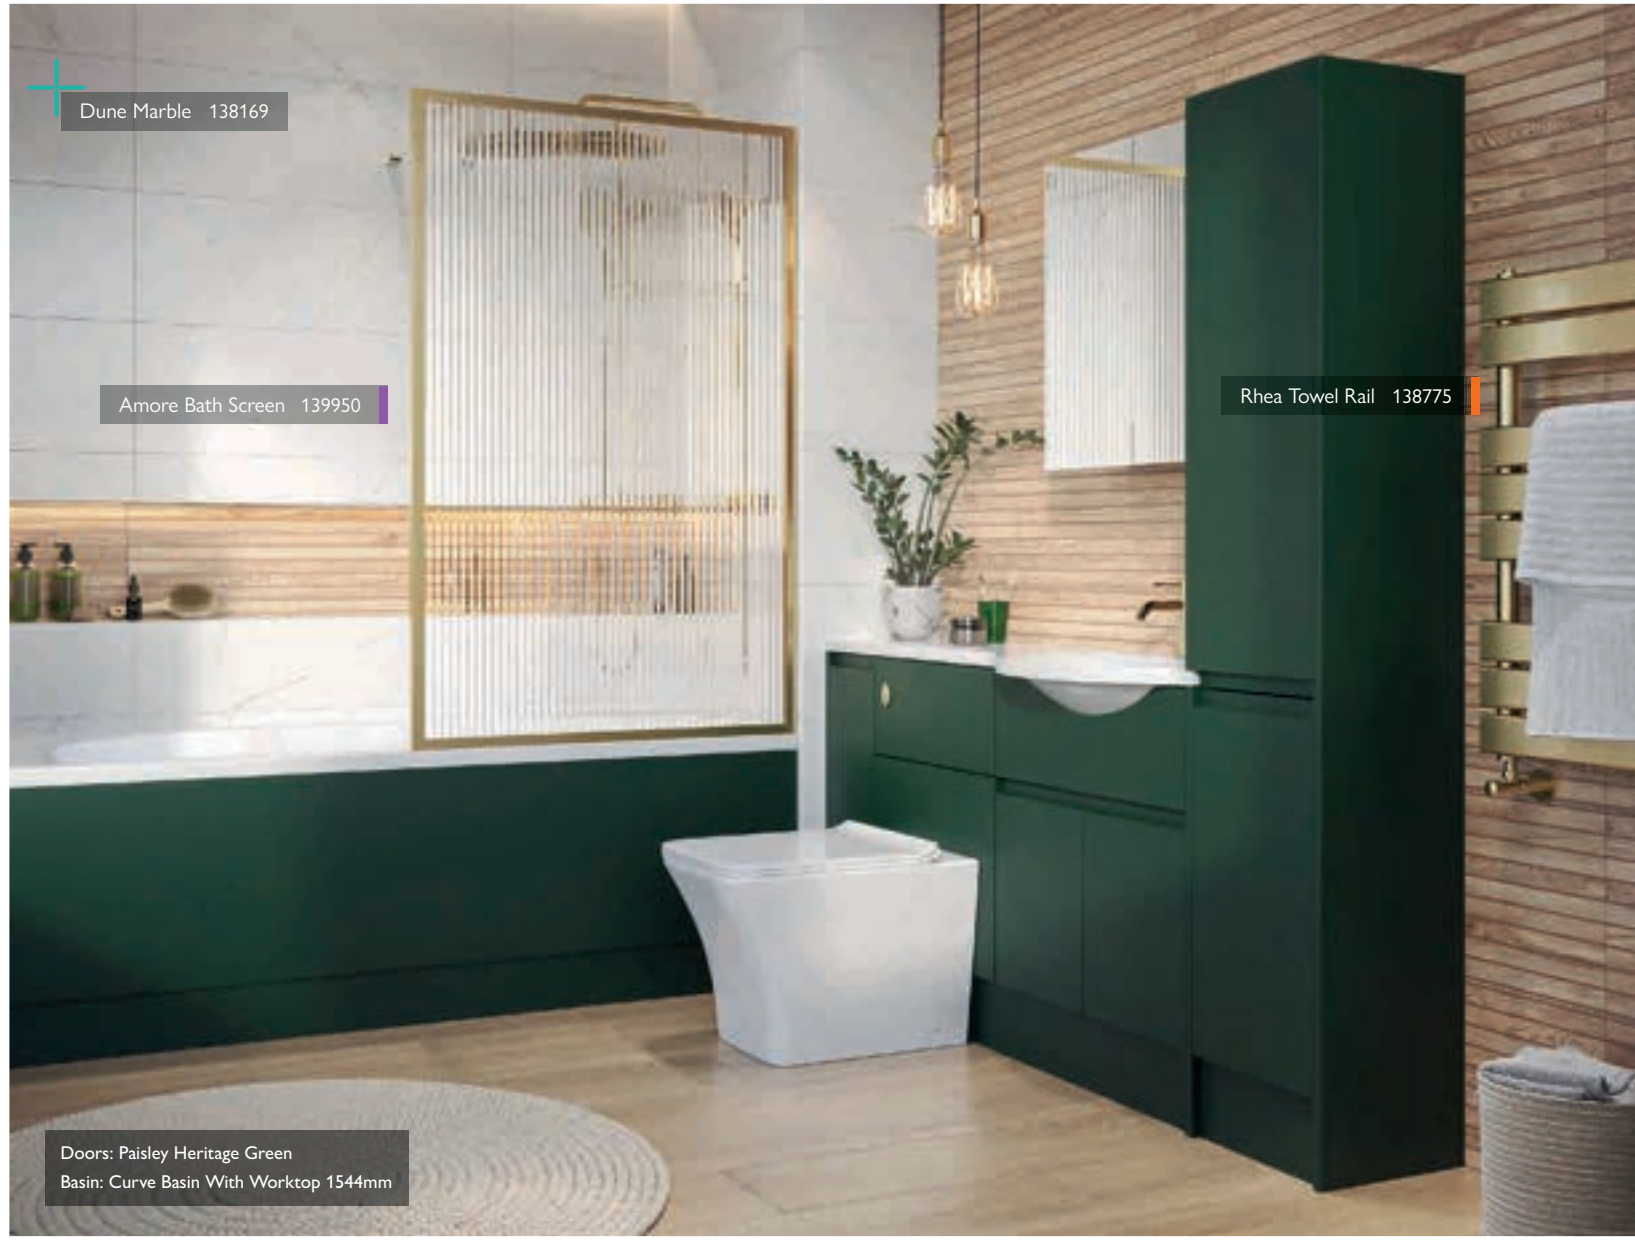

Doors: Paisley Graphite
Basin: Inverso 600mm
Worktop: Marmo Treviso

Doors: Paisley White
Basin: Curve 600mm
Worktop: Black Sparkle

Amore Bath Screen 139950

Rhea Towel Rail 138775

Doors: Paisley Heritage Green
Basin: Curve Basin With Worktop 1544mm

Dune Marble 138169