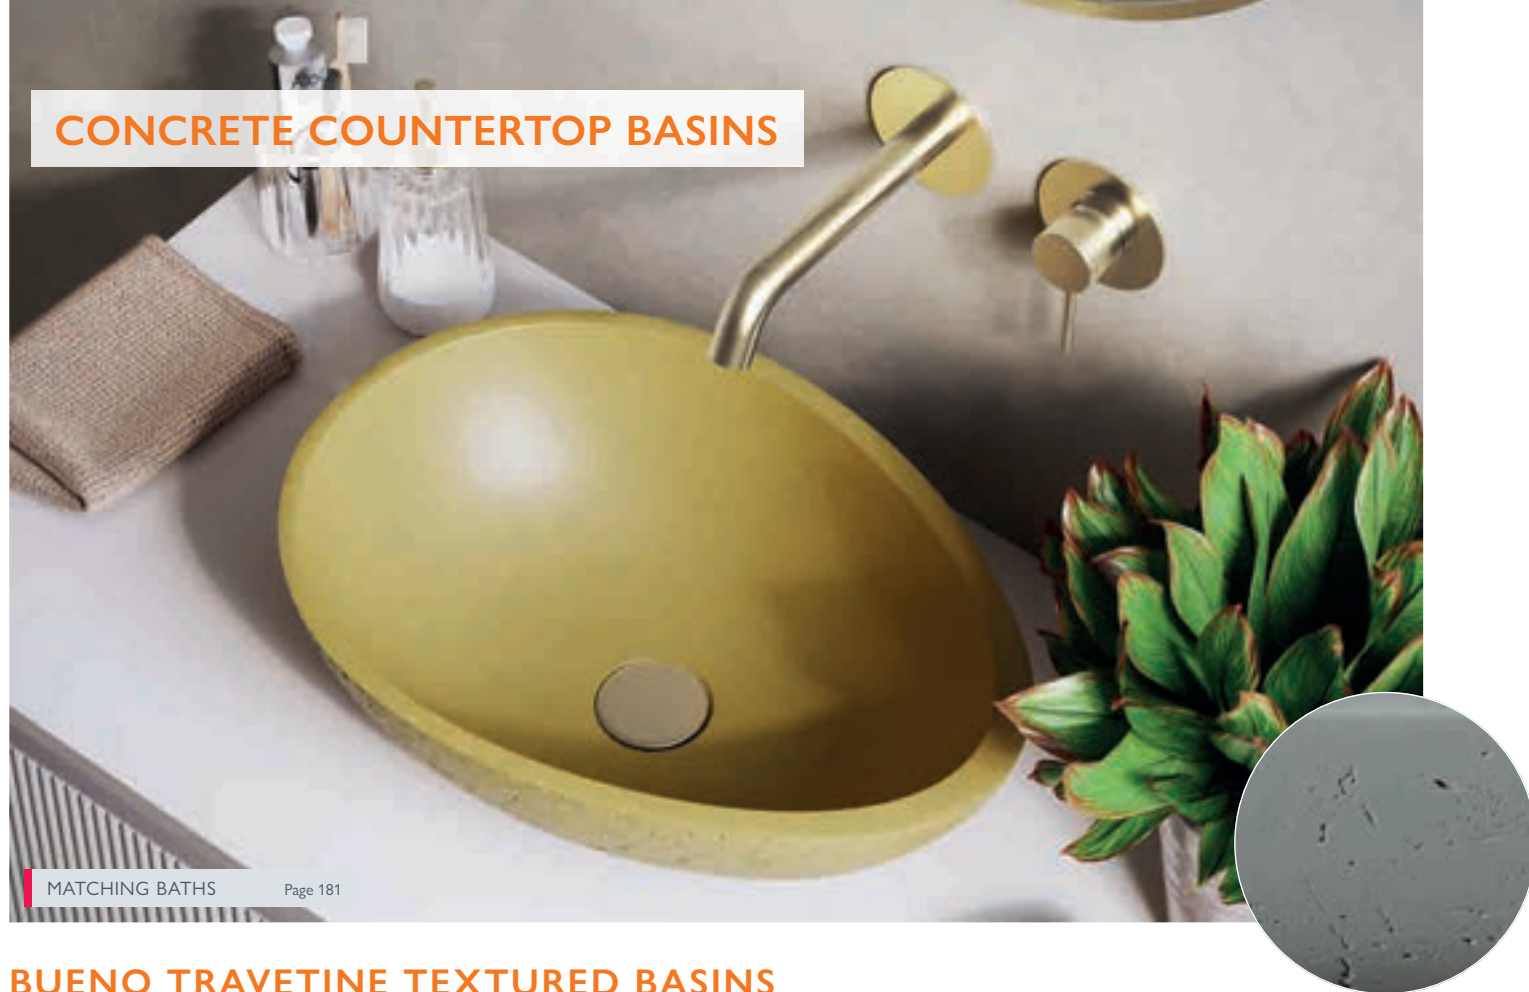

CONCRETE COUNTERTOP BASINS

MATCHING BATHS Page 181

BUENO TRAVETINE TEXTURED BASINS

ROUND

– No overflow, requires a free running waste page 175