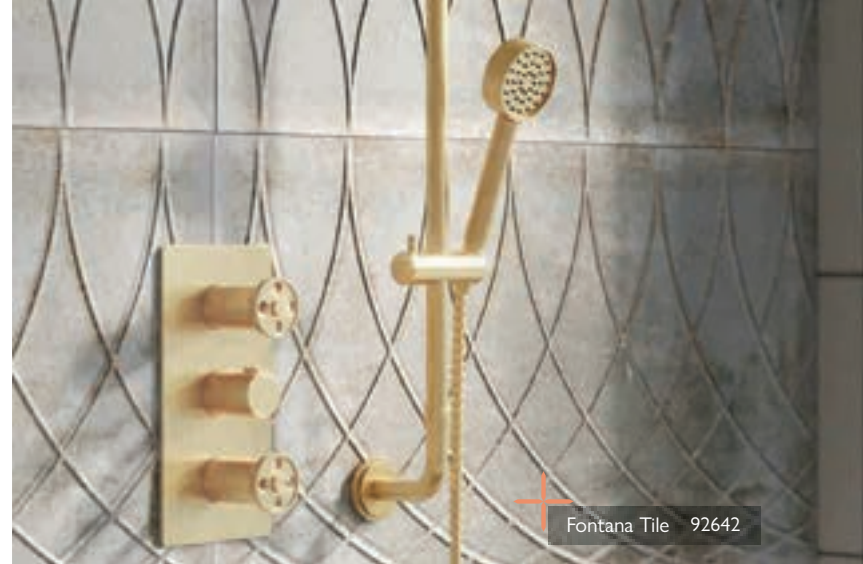

0.5 bar min.

Bright Copper  
167123 **£438**

**SHOWER PACK**

Thermostatic Valve,  
1.5 Bar Min.  
– Solid Brass Valve & Body  
– Brass Shower Head & Handset

Bright Copper  
167126 **£1078**

BATH & BASIN WASTES Pages 389-391