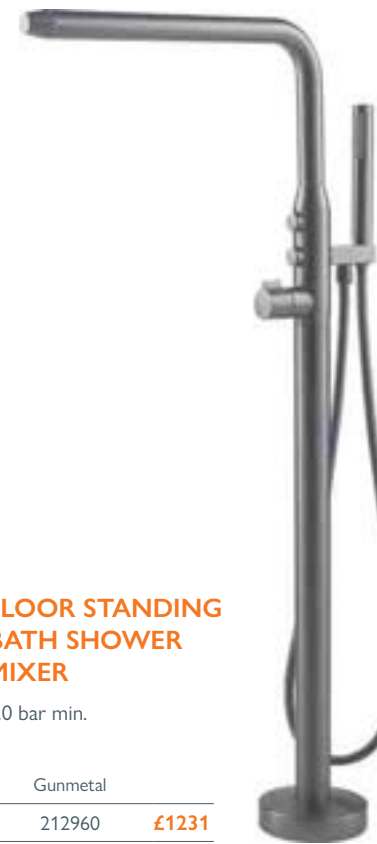

FLOOR STANDING BATH SHOWER MIXER

1.0 bar min.

Gunmetal

212960 **£1231**

3 YEAR GUARANTEE