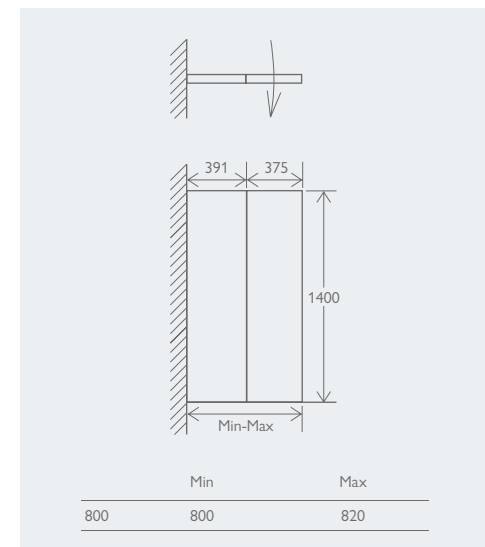

GENOA

FRAMELESS BATH SCREEN

- Aluminium profile
- Zinc alloy & brass hinges
- Universally handed

SINGLE

	Chrome	
600	12536	£284

DOUBLE

	Chrome	
800	12537	£492

TRIPLE

	Chrome	
1200	12538	£672

MODUS

FRAMELESS BATH SCREEN

- Aluminium profile
- Universally handed

SINGLE

Chrome	12551	£304
Black	138914	£334
Gunmetal	175805	£397
Brushed Gold	175804	£397
Brushed Bronze	175806	£397
Brushed Nickel	175807	£397

SINGLE CURVED

	Chrome	
800	12552	£304

DOUBLE

	Chrome	
Without Towel Rail	12550	£371
With Towel Rail	12553	£397

LED STAINLESS STEEL NICHES
Page 397

10 YEAR
GUARANTEE