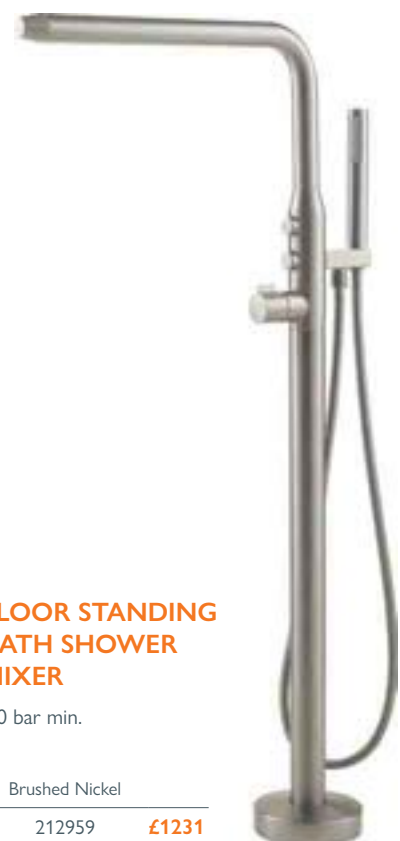

MANTRA – BRUSHED NICKEL

New
SS26

BASIN MONO

0.5 bar min.

Brushed Nickel

212924 £285

TALL BASIN MONO

0.5 bar min.

Brushed Nickel

212929 £347

FLOOR STANDING BATH SHOWER MIXER

1.0 bar min.

Brushed Nickel

212959 £1231