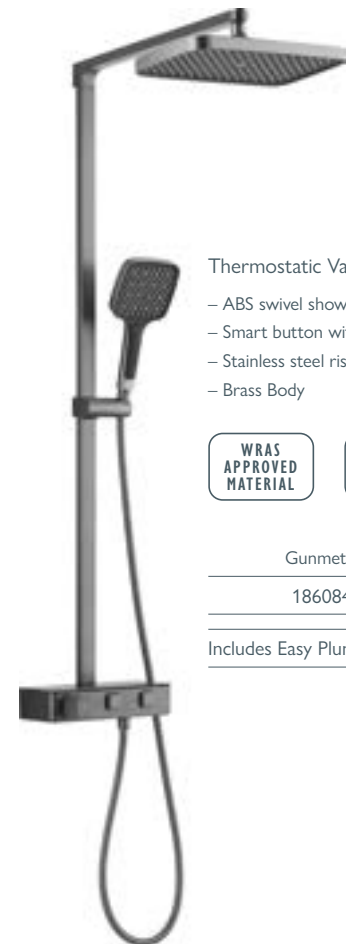

## SHOWER PACK

Thermostatic Valve, 1.5 Bar Min.  
– ABS swivel shower head & handset  
– Smart button with flow control  
– Stainless steel riser rail & hose  
– Brass Body

Gunmetal  
186084 **£1142**

Includes Easy Plumb Kit