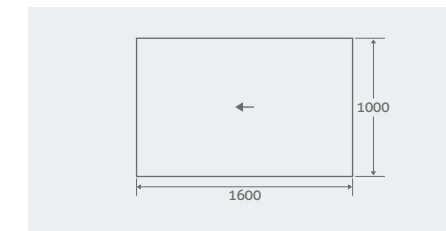

Single Fall

1600 x 1000 x 20 - 7   128494   **£467**