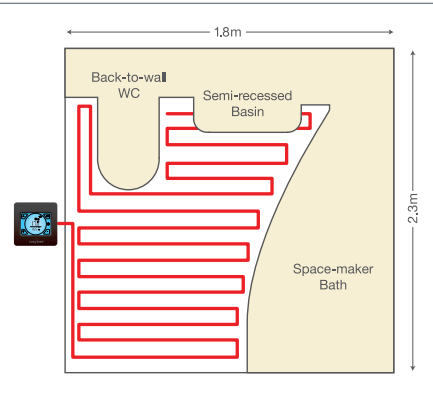

UNDERFLOOR HEATING

Add warmth & luxury to your bathroom with our underfloor heating systems. Our loose cable system is best for smaller areas or irregular shaped rooms whilst the mat system is easier & quicker to install for larger & regular shaped rooms.

LOOSE CABLE – 150w/m² at 80mm spacings

Length	Area Covered	Heat Output	Code	
25m	1.1 – 2.0m²	300w	17086	£191
37.5m	1.7 – 3.0m²	450w	17087	£225
50m	2.3 – 4.0m²	600w	17088	£295
75m	3.5 – 6.0m²	750w	17089	£371

MAT SYSTEM – 150w/m²

Area	Heat Output	Code	
1m²	150w	15585	£145
1.5m²	225w	22813	£206
2m²	300w	13255	£245
2.5m²	375w	13256	£279
3m²	450w	20723	£318
3.5m²	525w	24564	£353
4m²	600w	17726	£407
4.5m²	675w	24565	£425
5m²	750w	22923	£440
6m²	900w	20546	£562
7m²	1050w	22924	£641
8m²	1200w	21888	£722
9m²	1350w	24567	£792
10m²	1500w	20545	£844

CALCULATE THE LENGTH OF LOOSE CABLE YOU NEED

EXAMPLE:

Bathroom size – 2.3m x 1.8m = 4.14m²
Minus the space taken by the bathroom furniture leaves 1.73m²
Order the 25m Cable kit.
Add your choice of thermostat from the options below.