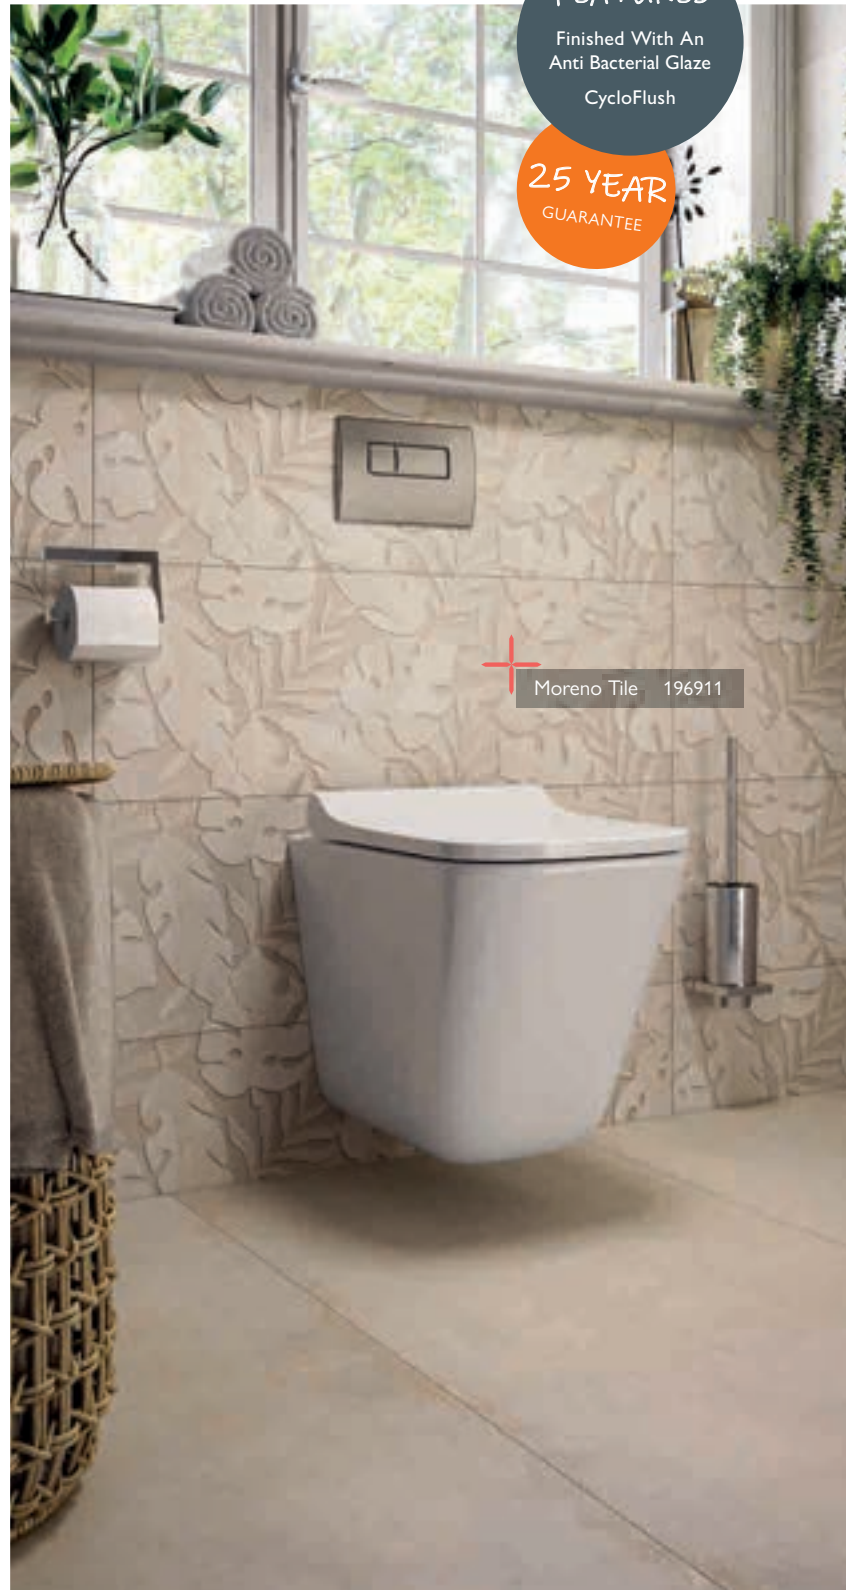

FEATURES

Finished With An Anti Bacterial Glaze CycloFlush

25 YEAR GUARANTEE

Moreno Tile 196911