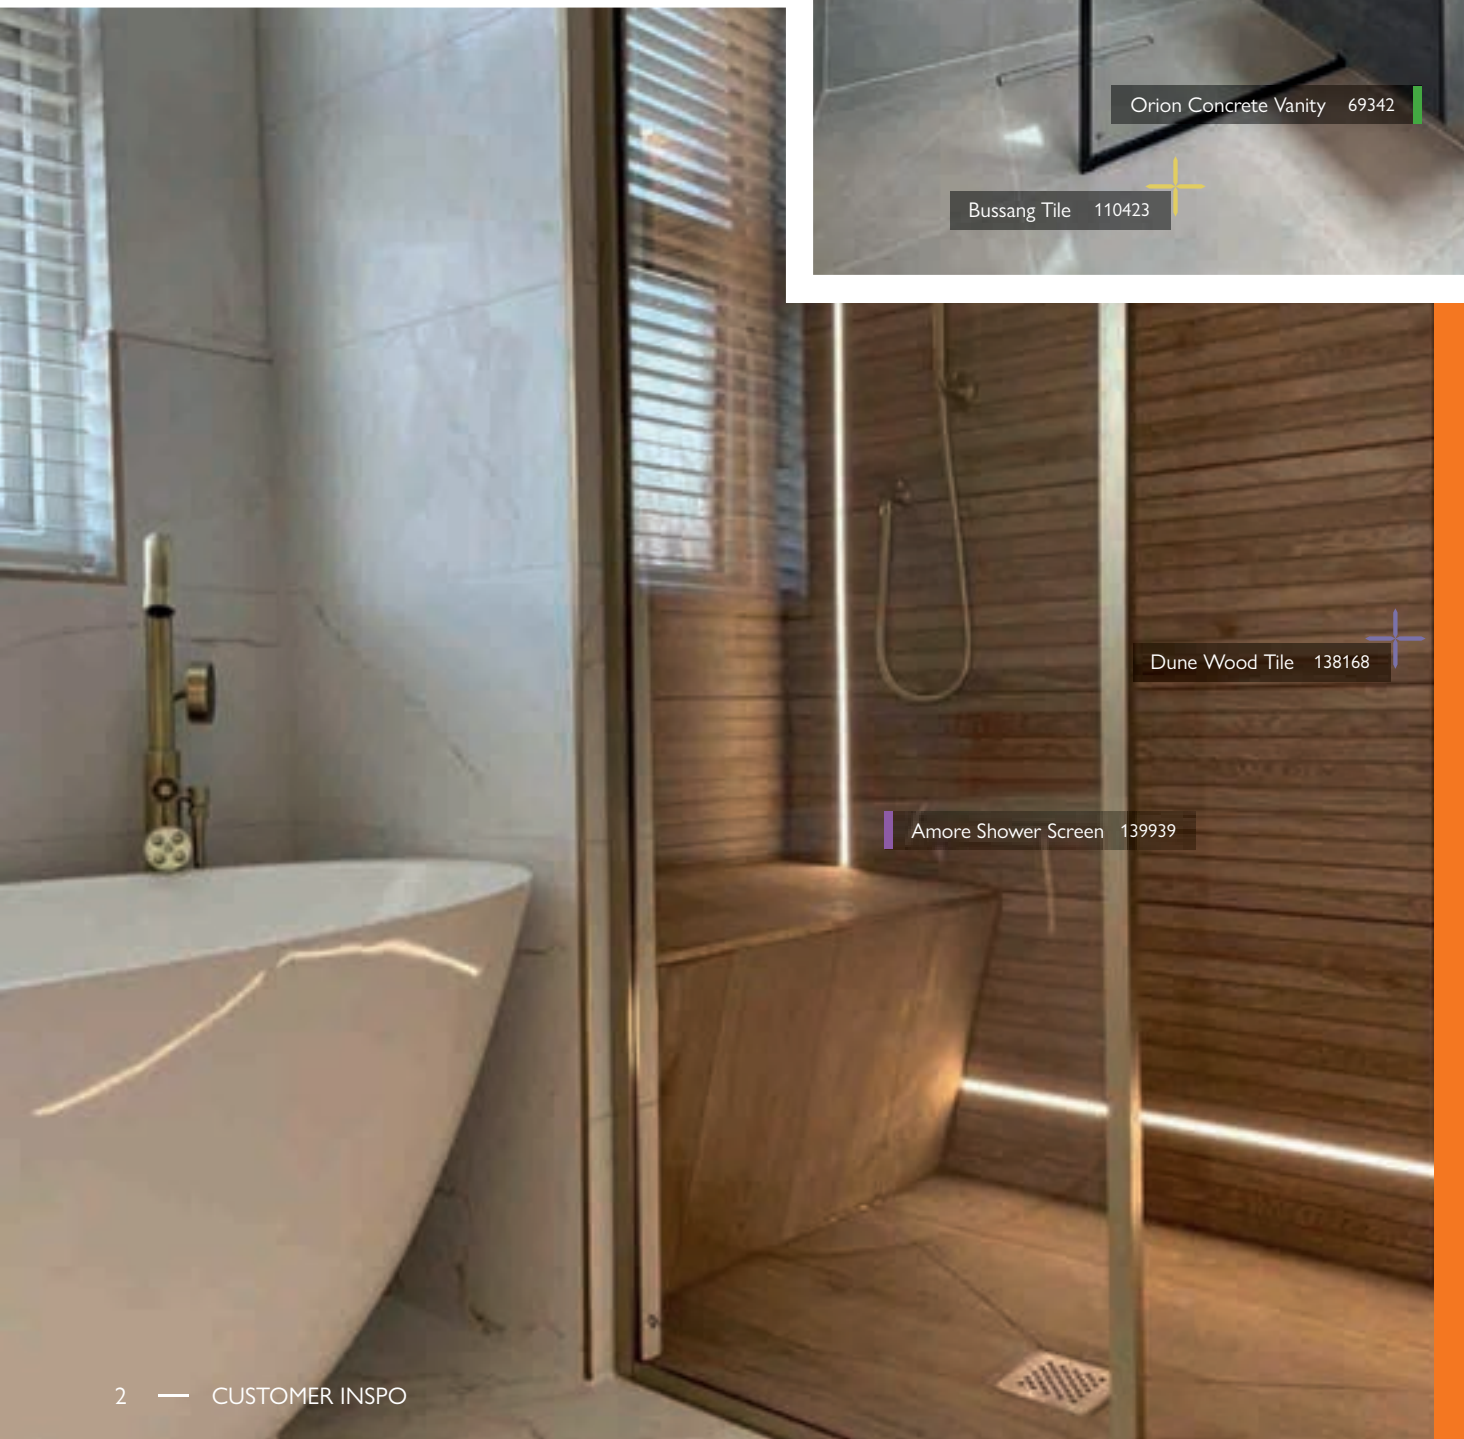

CUSTOMER INSPO

Whether you're drawn to the timeless elegance of traditional designs with vintage fixtures and intricate tilework, or prefer the clean lines and bold aesthetics of modern bathrooms, our range offers something for everyone. Let's explore how our customers have transformed their bathrooms into unique and personalised sanctuaries.