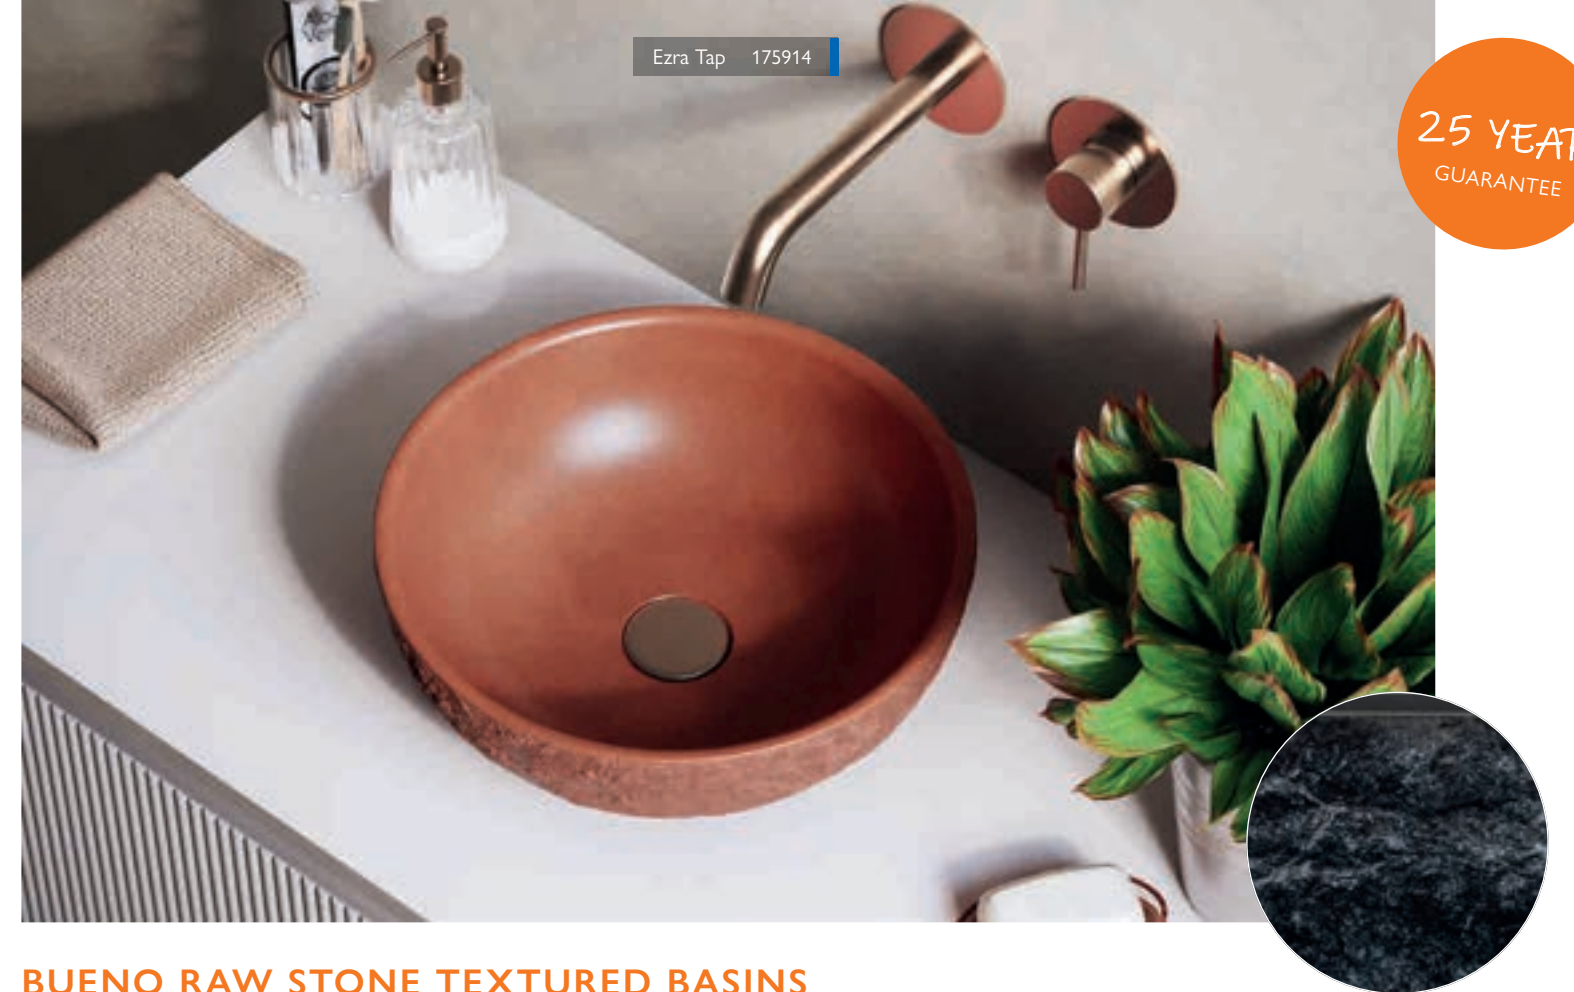

### ARK

– No overflow, requires a free running waste page 175

Cream Light Grey Dark Grey Mustard Terracotta

H 185 x W 550 x D 350 197036 197037 197038 197039 197040 **£289**

Ezra Tap 175914

25 YEAR  
GUARANTEE