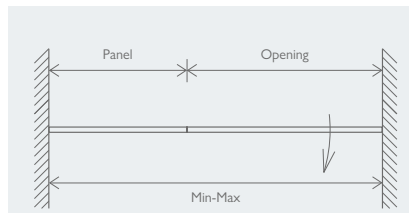

PIVOT DOOR

	Min	Max	Panel	Opening
760	725	760	-	510
800	765	800	-	550
900	865	900	-	650
1000	965	1000	252	550
1200	1165	1200	452	550

SIDE PANEL

	Min	Max
700	665	700
760	725	760
800	765	800
900	865	900