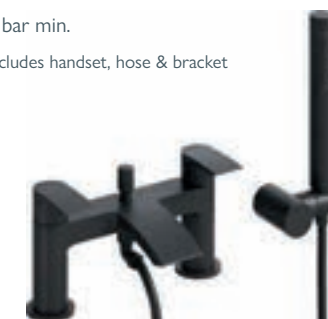

BATH SHOWER MIXER

0.5 bar min.

– Includes handset, hose & bracket