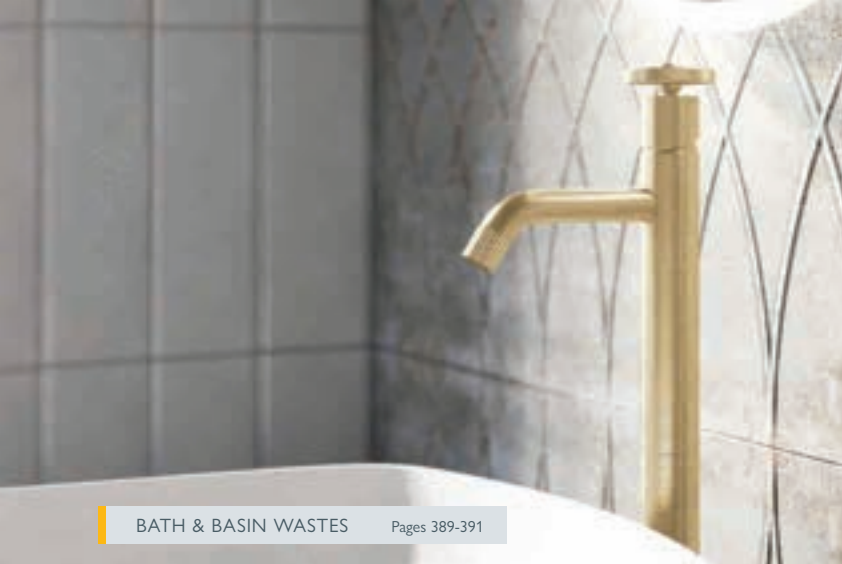

0.5 bar min.

Bright Copper  
167123 **£438**

**SHOWER PACK**

Thermostatic Valve,  
1.5 Bar Min.  
– Solid Brass Valve & Body  
– Brass Shower Head & Handset

Bright Copper  
167126 **£1078**

BATH & BASIN WASTES Pages 389-391