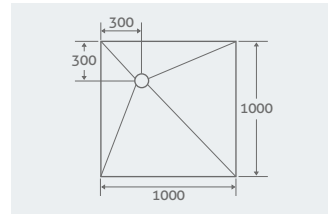

WETROOM INSTALLATION WITH A TRAY

STANDARD TRAYS

Can be ordered as Tray + Installation Kit or Tray + Drain + Sealing Kit

PLEASE NOTE, SUITABLE FOR TILES ONLY

Offset Drain
1000 x 1000 x 20   12853   **£359**