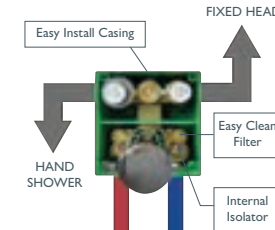

BYRON – GUNMETAL

BASIN MONO

0.5 bar min.
– Excludes waste

Gunmetal
138930 **£294**

FLOOR STANDING BATH SHOWER MIXER

1.0 bar min.

Gunmetal
138929 **£1231**

SHOWER PACKS

BYRON LUSOR

Thermostatic Valve, 1.5 Bar Min.
– Powerful air injection fixed head
– Stainless steel riser rail
– 3 function click hand shower
– Storage shelf
– Smart button with flow control
– Robust sliding holder

Gunmetal
138924 **£1674**

BYRON ATOM

Thermostatic Valve, 1.5 Bar Min.
– Powerful air injection fixed head
– Stainless steel riser rail
– 3 function click hand shower
– Storage shelf
– Smart button with flow control
– Robust sliding holder

Gunmetal
138917 **£1456**

CONCEALED VALVE PACKAGES

Thermostatic Valve, 1 Bar Min.
– Easy Install Casing
– Easy Clean Filters
– Pre-installed Internal Isolators
– Preset Temperature
– Solid Virgin Brass Construction
– ABS handset and fixed head

DUAL OUTLET

Gunmetal
152532 **£1303**

TRIPLE OUTLET

Gunmetal
152534 **£1499**

BYRON – CHROME

BASIN MONO

0.5 bar min.
– Excludes waste

Chrome
91156 **£268**

FLOOR STANDING BATH SHOWER MIXER

1.0 bar min.

Chrome
124267 **£1028**

SHOWER PACKS

BYRON LUSOR

Thermostatic Valve, 1.5 Bar Min.
– Powerful air injection fixed head
– Stainless steel riser rail
– 3 function click hand shower
– Storage shelf
– Smart button with flow control
– Robust sliding holder

Chrome
138925 **£1456**

BYRON ATOM

Thermostatic Valve, 1.5 Bar Min.
– Powerful air injection fixed head
– Stainless steel riser rail
– 3 function click hand shower
– Storage shelf
– Smart button with flow control
– Robust sliding holder

Chrome
138918 **£1334**

CONCEALED VALVE PACKAGES

Thermostatic Valve, 1 Bar Min.
– Easy Install Casing
– Easy Clean Filters
– Pre-installed Internal Isolators
– Preset Temperature
– Solid Virgin Brass Construction
– ABS handset and fixed head

DUAL OUTLET

Chrome
152531 **£1108**