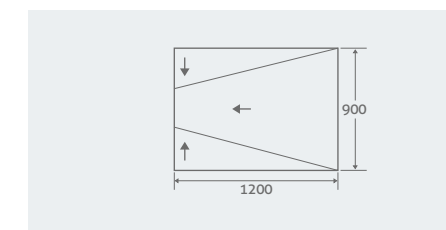

Three Falls

1200 x 900 x 30 - 8   129003   **£298**