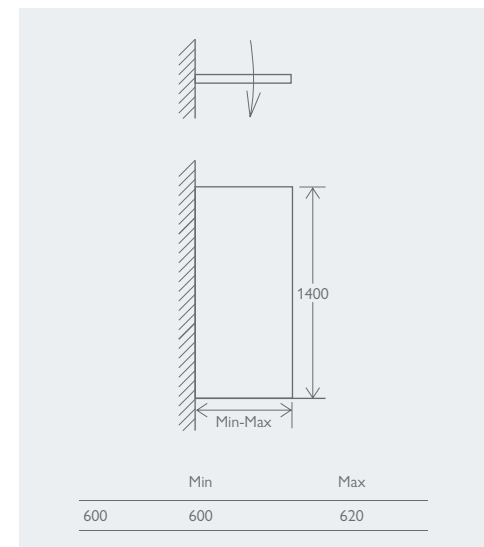

GENOA

FRAMELESS BATH SCREEN

- Aluminium profile
- Zinc alloy & brass hinges
- Universally handed

SINGLE

	Chrome	
600	12536	£284

DOUBLE

	Chrome	
800	12537	£492

TRIPLE

	Chrome	
1200	12538	£672

MODUS

FRAMELESS BATH SCREEN

- Aluminium profile
- Universally handed

SINGLE

Chrome	12551	£304
Black	138914	£334
Gunmetal	175805	£397
Brushed Gold	175804	£397
Brushed Bronze	175806	£397
Brushed Nickel	175807	£397

SINGLE CURVED

	Chrome	
800	12552	£304

DOUBLE

	Chrome	
Without Towel Rail	12550	£371
With Towel Rail	12553	£397

LED STAINLESS STEEL NICHES
Page 397

10 YEAR
GUARANTEE