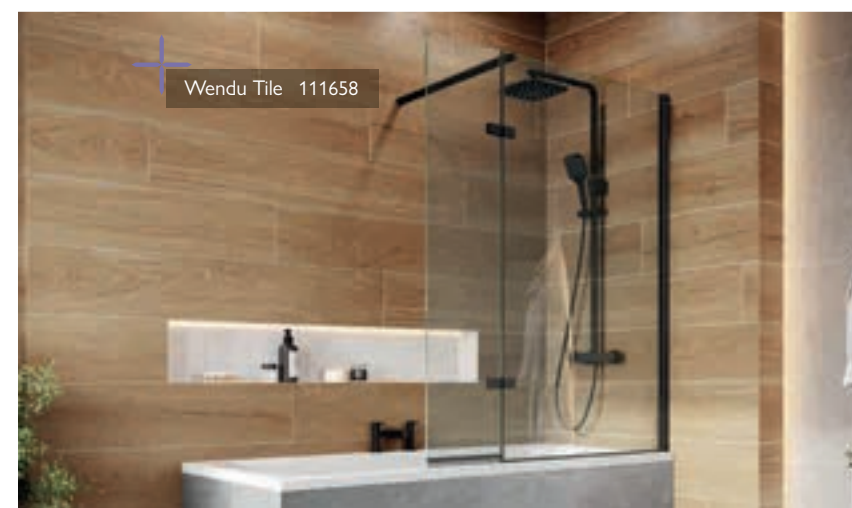

Wendu Tile 111658