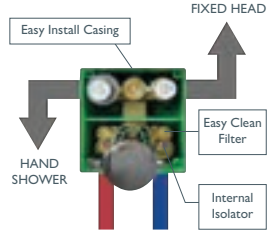

BYRON – GUNMETAL

BASIN MONO

0.5 bar min.
– Excludes waste

Gunmetal
138930 **£294**

FLOOR STANDING BATH SHOWER MIXER

1.0 bar min.

Gunmetal
138929 **£1231**

SHOWER PACKS

BYRON LUSOR

Thermostatic Valve, 1.5 Bar Min.
– Powerful air injection fixed head
– Stainless steel riser rail
– 3 function click hand shower
– Storage shelf
– Smart button with flow control
– Robust sliding holder

Gunmetal
138924 **£1674**

BYRON ATOM

Thermostatic Valve, 1.5 Bar Min.
– Powerful air injection fixed head
– Stainless steel riser rail
– 3 function click hand shower
– Storage shelf
– Smart button with flow control
– Robust sliding holder

Gunmetal
138917 **£1456**

CONCEALED VALVE PACKAGES

Thermostatic Valve, 1 Bar Min.
– Easy Install Casing
– Easy Clean Filters
– Pre-installed Internal Isolators
– Preset Temperature
– Solid Virgin Brass Construction
– ABS handset and fixed head

DUAL OUTLET

Gunmetal
152532 **£1303**

TRIPLE OUTLET

Gunmetal
152534 **£1499**

BYRON – CHROME

BASIN MONO

0.5 bar min.
– Excludes waste

Chrome
91156 **£268**

FLOOR STANDING BATH SHOWER MIXER

1.0 bar min.

Chrome
124267 **£1028**

SHOWER PACKS

BYRON LUSOR

Thermostatic Valve, 1.5 Bar Min.
– Powerful air injection fixed head
– Stainless steel riser rail
– 3 function click hand shower
– Storage shelf
– Smart button with flow control
– Robust sliding holder

Chrome
138925 **£1456**

BYRON ATOM

Thermostatic Valve, 1.5 Bar Min.
– Powerful air injection fixed head
– Stainless steel riser rail
– 3 function click hand shower
– Storage shelf
– Smart button with flow control
– Robust sliding holder

Chrome
138918 **£1334**

CONCEALED VALVE PACKAGES

Thermostatic Valve, 1 Bar Min.
– Easy Install Casing
– Easy Clean Filters
– Pre-installed Internal Isolators
– Preset Temperature
– Solid Virgin Brass Construction
– ABS handset and fixed head

DUAL OUTLET

Chrome
152531 **£1108**