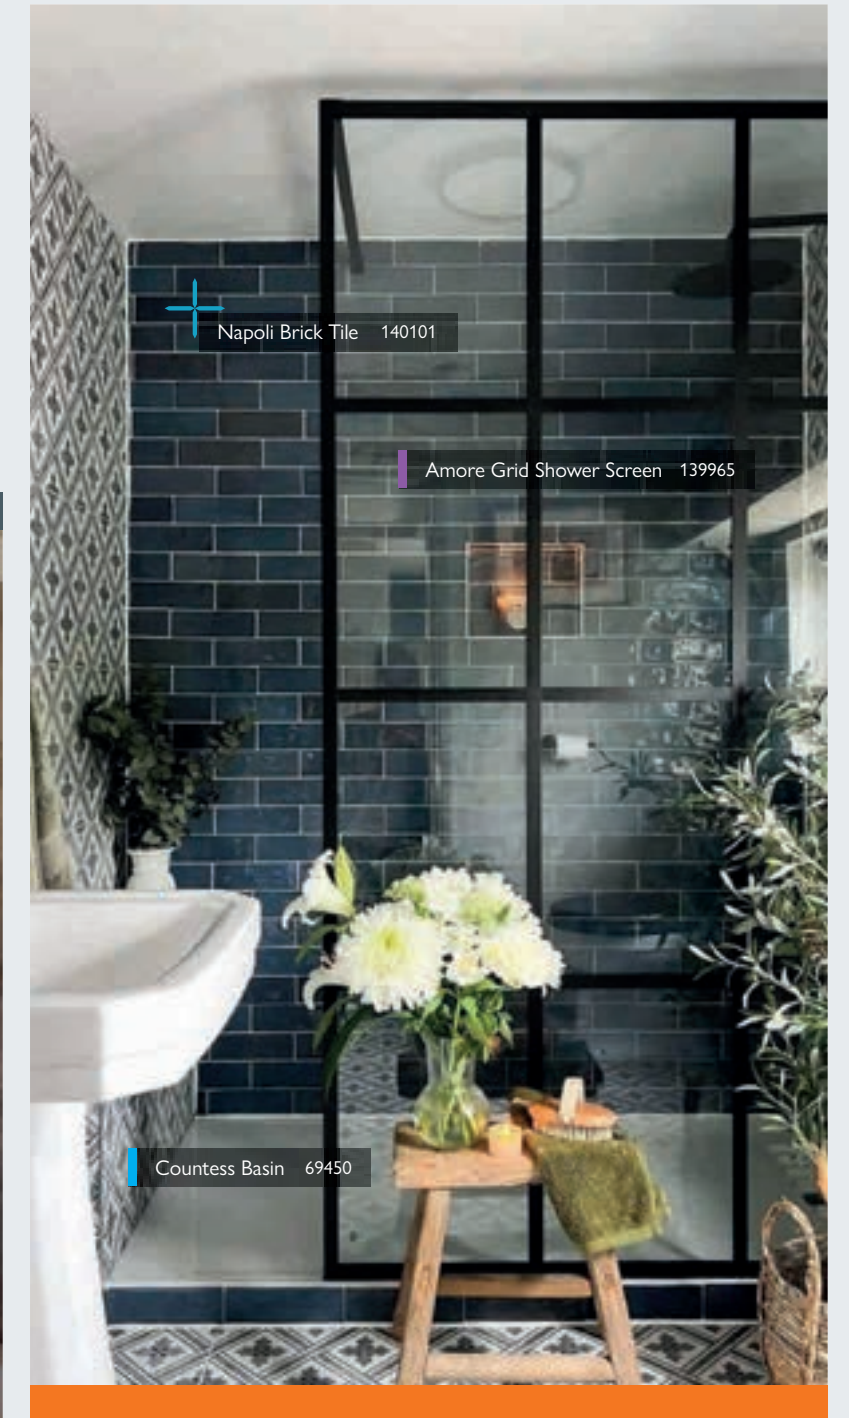

CUSTOMER INSPO

Whether you're drawn to the timeless elegance of traditional designs with vintage fixtures and intricate tilework, or prefer the clean lines and bold aesthetics of modern bathrooms, our range offers something for everyone. Let's explore how our customers have transformed their bathrooms into unique and personalised sanctuaries.