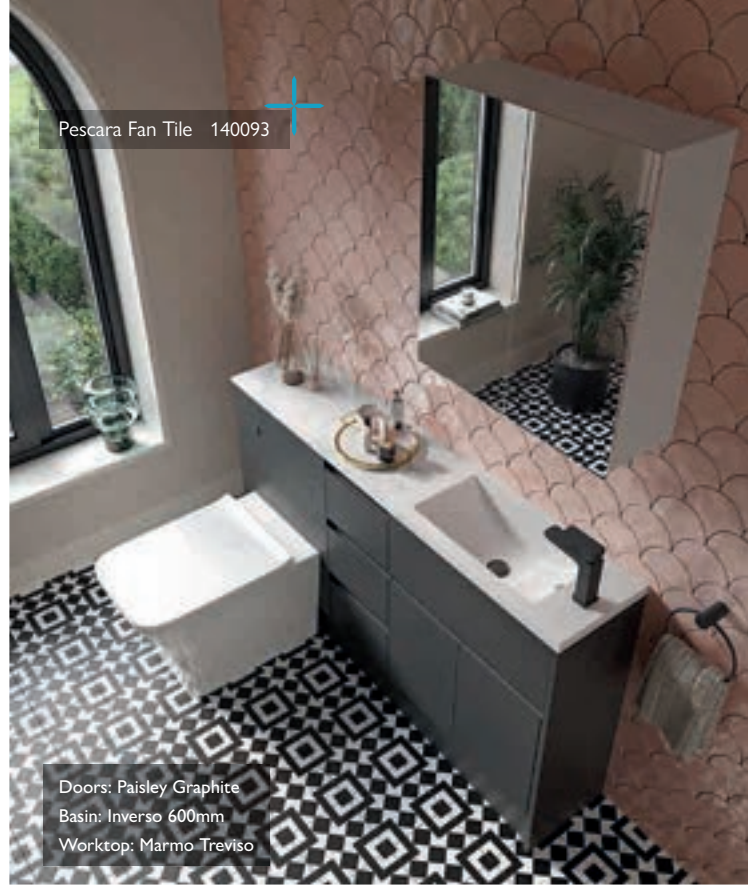

**MIRRORED CABINET 600mm**

H 660 x W 600 x D 200

– No handles required

112994 **£532**

**PAISLEY**

Orlando Bath 208225

Doors: Paisley Denim Blue  
Basin: Curve Basin With Worktop 1544mm

Cosmos Tile 113096