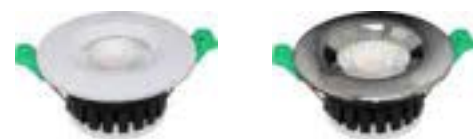

Matt White	Chrome	
208878	208877	£66

SPIROS FIRE RATED TILTABLE DOWNLIGHT IP65

Integrated dimmable LED bulb.

- 7W
- Switchable colour temperature 3000k, 4000k, 6000k
- Fast Fit Terminals

5 YEAR GUARANTEE