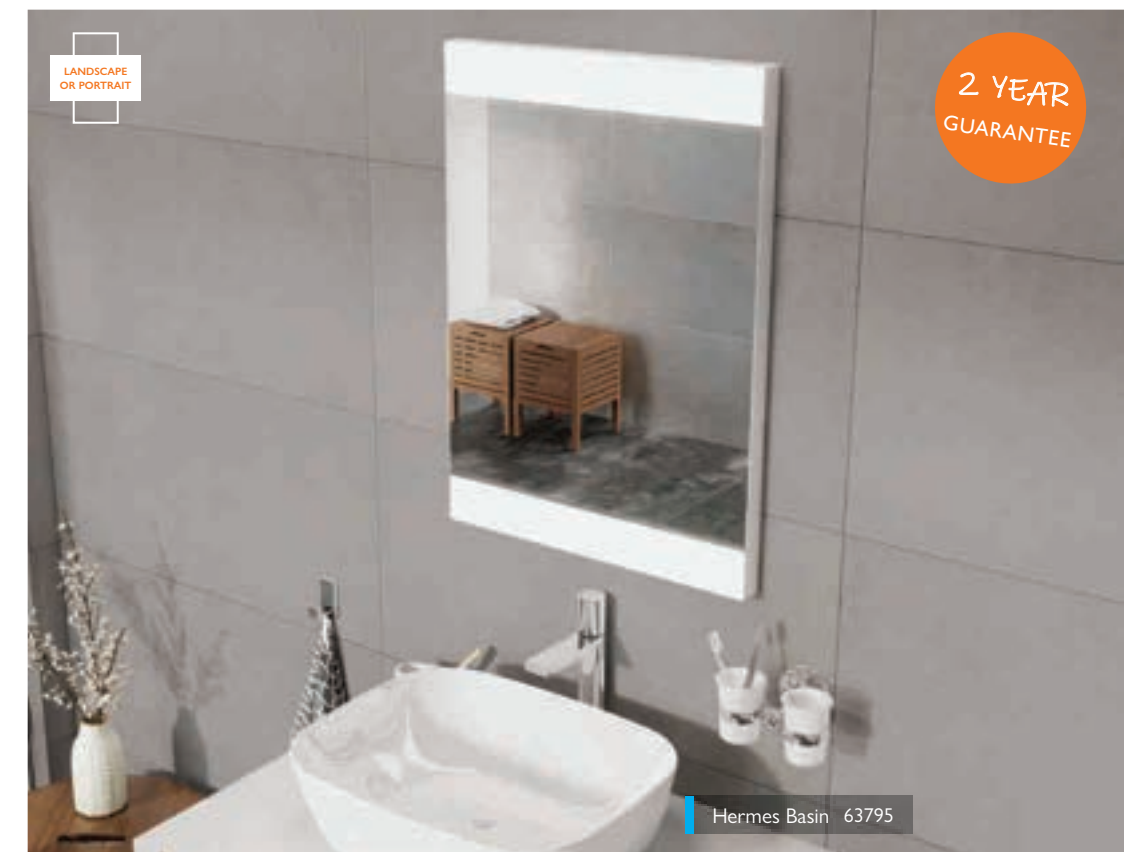

2 YEAR GUARANTEE

Hermes Basin 63795

	Low Energy LED	Infrared Sensor	Touch Switch	Demister Pad	Shaver Socket	Wireless Phone Charger	Toothbrush Charger	Bluetooth Speakers	Backlit
ASTLEY	•	•	–	•	–	–	–	–	•
NOVA	•	•	–	•	–	–	–	–	–