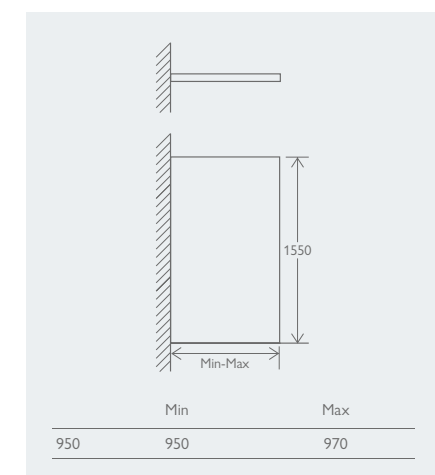

SARDINIA

BATH SCREEN

Includes 1200mm support bar which can be cut down for use with narrower baths

- Easy Clean Glass
- 8mm Toughened Glass
- Chrome or Black Finish
- Aluminium Profile
- Universally handed

Chrome	82111	£473
Black	82112	£487