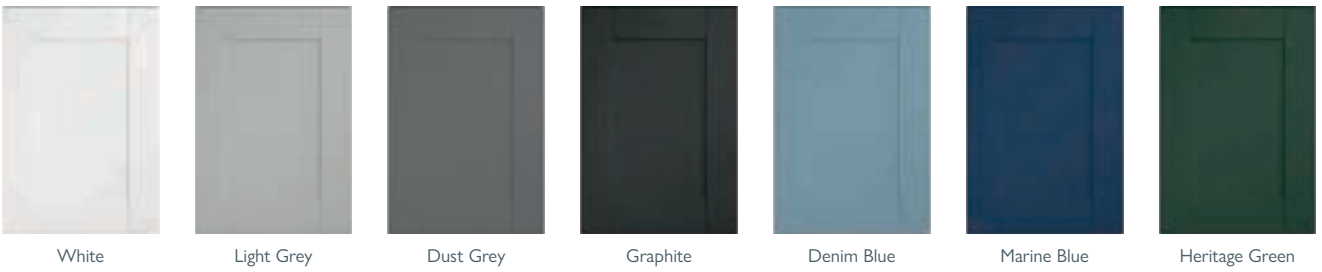

DOWNTON

DOOR OPTIONS

Shaker style door fronts
- Available in matt