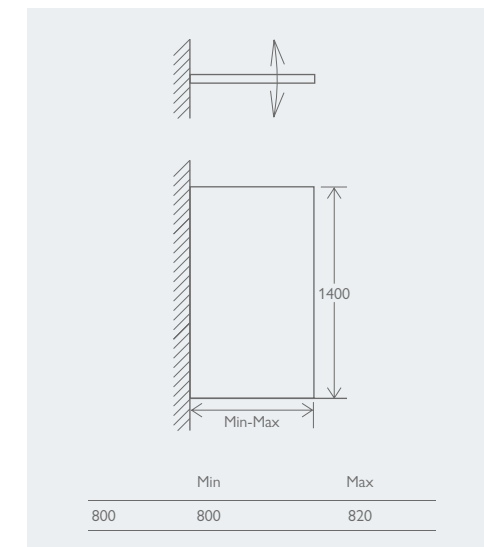

SINGLE

Chrome	12551	£304
Black	138914	£334
Gunmetal	175805	£397
Brushed Gold	175804	£397
Brushed Bronze	175806	£397
Brushed Nickel	175807	£397