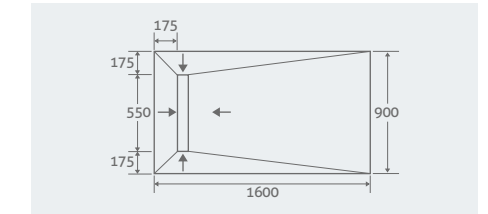

Four Falls
1600 x 900 x 30   37849   **£1042**