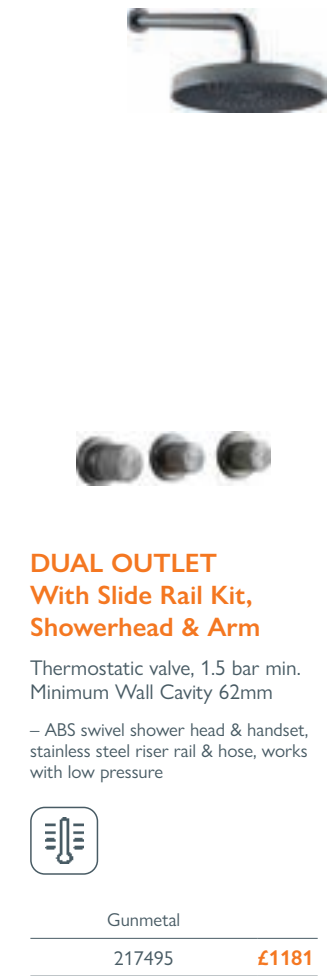

CONCEALED VALVE PACKAGES

DUAL OUTLET With Slide Rail Kit, Showerhead & Arm

Thermostatic valve, 1.5 bar min. Minimum Wall Cavity 62mm

- ABS swivel shower head & handset, stainless steel riser rail & hose, works with low pressure

Gunmetal

217495 **£1181**