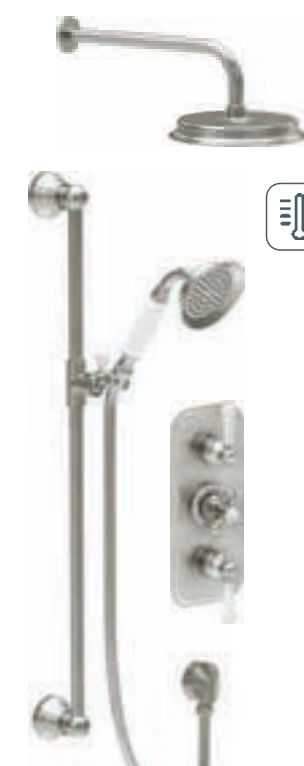

Brushed Nickel  
176180 **£496**

**SHOWER PACK**

Thermostatic Valve, 1 Bar Min.  
– Solid Brass Valve & Body  
– Brass Shower Head & Handset

Brushed Nickel  
176172 **£929**

**CONCEALED VALVE PACKAGE**

Thermostatic valve, 0.5 bar min.  
– Brass Handset & Valve