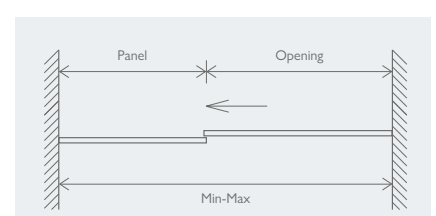

## MODUS

- Quick Release Door Rollers
- Easy Clean Glass
- 8mm Toughened Glass
- Solid Brass Handle
- Aluminium Profile
- Hidden Fixings
- Universally Handed

**1850** **8mm**