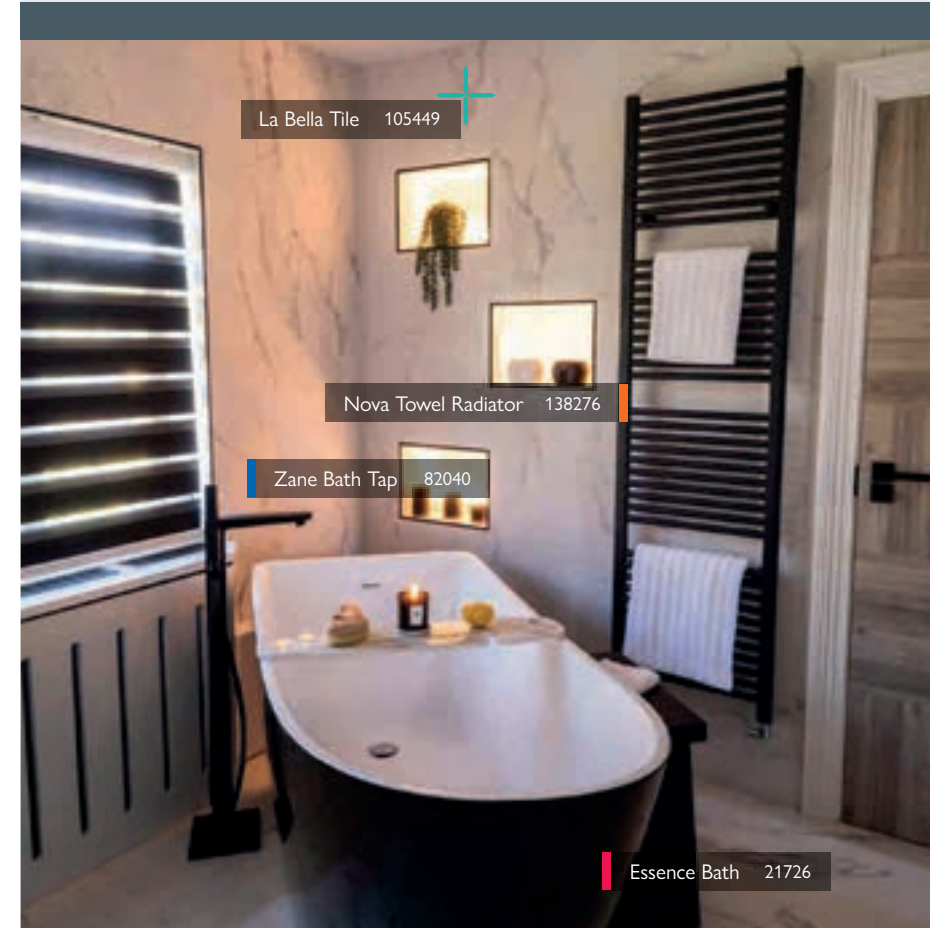

CUSTOMER INSPO

Whether you're drawn to the timeless elegance of traditional designs with vintage fixtures and intricate tilework, or prefer the clean lines and bold aesthetics of modern bathrooms, our range offers something for everyone. Let's explore how our customers have transformed their bathrooms into unique and personalised sanctuaries.