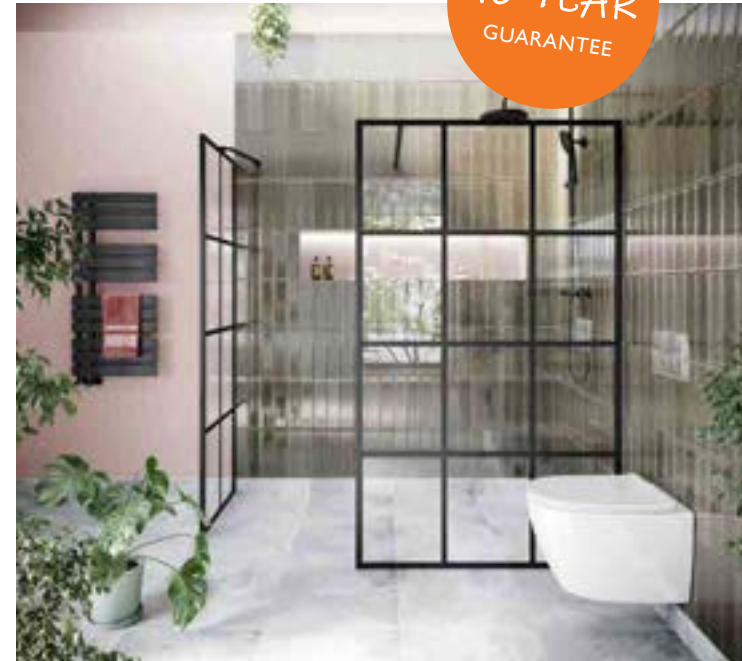

GRID FRAME – CLEAR GLASS Easy Clean Glass (Inside Only)

	Matt Black	
680	139963	£645
880	155746	£678
980	139964	£701
1080	139965	£757
1180	139966	£806
Pivot Return Panel (Optional)		
	167076	£265

SUPPORT BARS

Made from aluminum, resistant to rust.

Using 2 bars can turn the fixed screen into a double entry shower enclosure.

NEW COLOUR	Chrome	Black	Gunmetal	Brushed Gold	Brushed Bronze	Brushed Nickel
1200mm STRAIGHT	210816	139995	139997	139996	175836	175837
800mm CEILING ARM	210818	140001	140003	140002	175840	175841
480mm ANGLED	210817	139998	140000	139999	175838	175839
T-JUNCTION EXTENSION	217317	167083	167085	167084	177299	177300
CORNER POST	210815	177400	177401	177402	177403	177404
	£59	£59	£67	£67	£67	£67
	£55	£55	£63	£63	£63	£63
	£67	£67	£78	£78	£78	£78
	£147	£147	£163	£163	£163	£163
	£147	£174	£174	£174	£174	£174

FEATURES
Clear or Fluted
8mm Easy Clean (Inside Only)
Toughened Glass
Matt Black, Gunmetal,
Brushed Gold, Brushed Bronze
or Brushed Nickel Profile
Universally Handed

**10 YEAR
GUARANTEE**