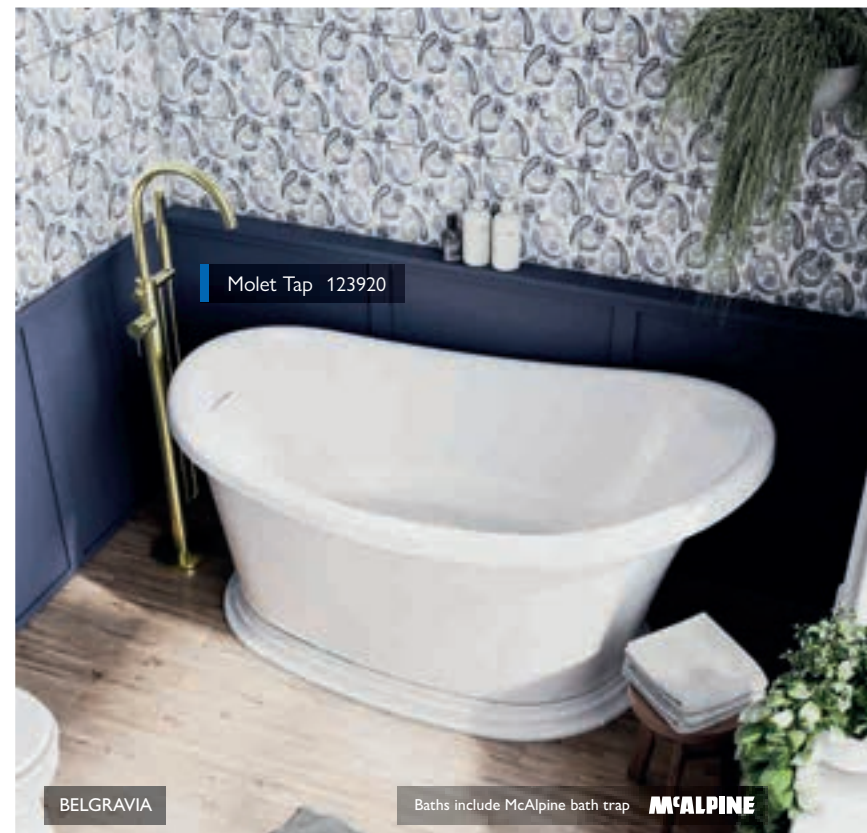

BOLTON

Molet Tap 123920

BELGRAVIA

Baths include McAlpine bath trap

McALPINE

DOWNTON

- Double skin acrylic
- Includes white waste & overflow and McAlpine bath trap & adaptor

1580 x 750	208207	£2029
1700 x 750	208208	£2253

208209	208211	£2307
208210	208212	£2587

MORMONT

- Chrome plated cast iron feet
- Double skin acrylic
- Includes white waste & overflow

1500 x 735	69320	£1722

LANNISTER

- Double skin acrylic
- Includes white waste & overflow and McAlpine bath trap & adaptor

1676 x 900	208213	£2353

ARRAYN

- Chrome plated cast iron feet
- Double skin acrylic
- Includes white waste & overflow

1730 x 750	69318	£1722

TUDOR

- Double skin acrylic
- Includes white waste & overflow and McAlpine bath trap & adaptor

1720 x 790	208214	£2313

CANTERBURY

- Double skin acrylic
- Includes white waste & overflow and McAlpine bath trap & adaptor

1745 x 795	208215	£2591

MEDFORD

- Chrome plated cast iron feet
- Double skin acrylic

1780 x 800	15457	£1069
Chrome Waste	12618	£70

GLADSTONE

- Double skin acrylic
- Includes white waste & overflow and McAlpine bath trap & adaptor

1676 x 780		
Grey Matt	208216	£3017
Black Matt	208217	£3017

HUXLEY

- Double skin acrylic
- Includes white waste & overflow and McAlpine bath trap & adaptor

1676 x 780		
Grey Matt	208218	£3165
Black Matt	208219	£3165

BOLTON

- Chrome plated cast iron feet
- Double skin acrylic
- Includes white waste & overflow

	White		Black	
1500 x 780	69454	£1599	139814	£1824
1800 x 865	69316	£1639	139813	£1863

BELGRAVIA

- Double skin acrylic
- Includes white waste & overflow and McAlpine bath trap & adaptor

1350 x 750		
White	208220	£1915
Black Matt	208221	£2133